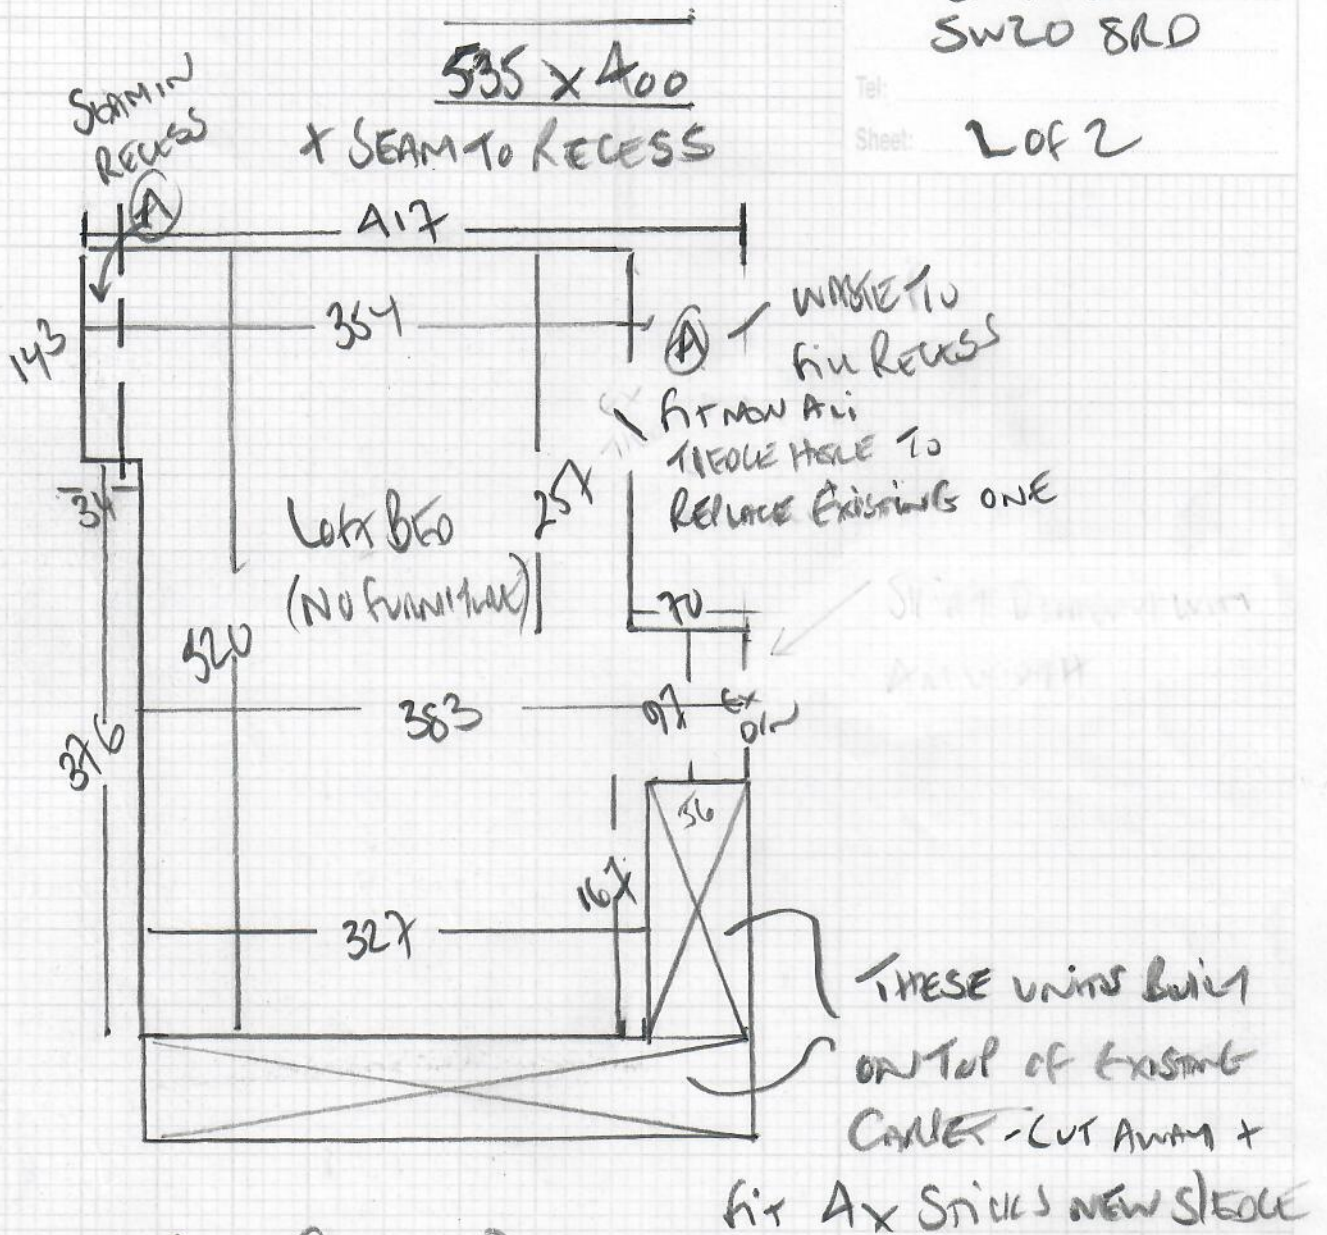

Job No: R19991
Name: FUKUZAWA
Address: 31 MEVINCE RD
SW20 8LD

Tel: _____
Sheet: 1 of 2

Loft Bedroom
ELYSIAN Divine
Colour Mink

PLAN 535 x 400

21.40m²

CUT DOWN AT WAREHOUSE
TO MAKE HANDLING EASIER

Job No: R19991
 Name: FUKUZAWA
 Address: 31 MEVINCE ROAD
 SW20 8RD
 Tel:
 Sheet: 2 of 2

WOOD FLOORS (CUT BEANS)

UP LIFT STICKS ON FLOOR RUBBER + SLEEVE

SULLY AX STICKS NEW SLEEVE TO FIT IN FRONT OF
 FLOOR CUT BEANS BUILT ON TOP OF EXISTING CARPET