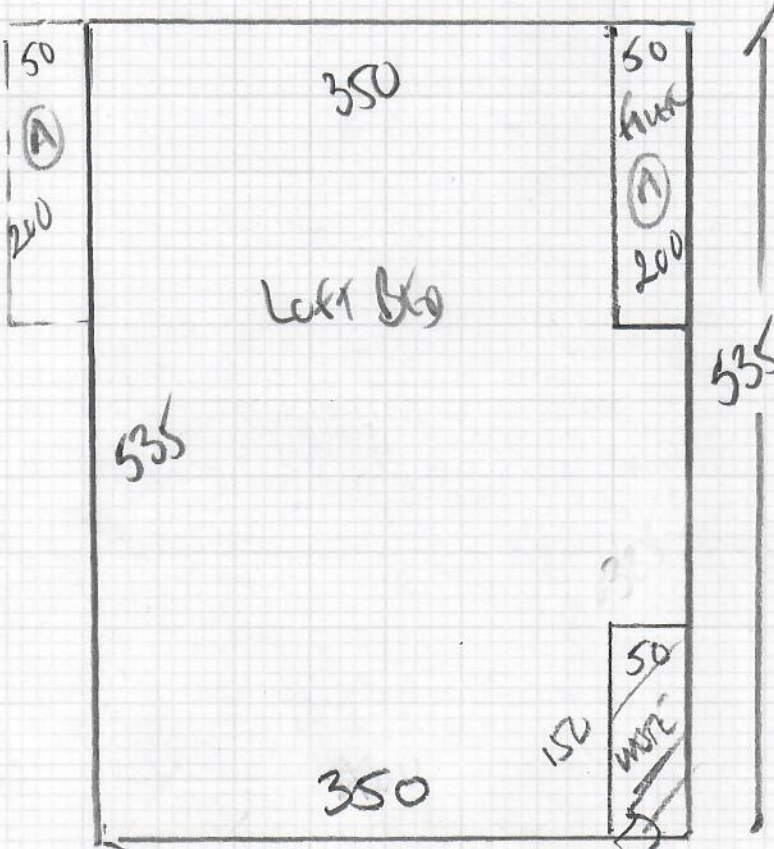

Job No: R19991
Name: FUKUZAWA
Address: 31 MEVINCE RD
SW20 8LD

Tel: _____
Sheet: 1 of 2

Loft Bedroom
ELYSIAN Divine
Colour Mink

PLAN 535 x 400

21.40m²

CUT DOWN AT WAREHOUSE
TO MAKE HANDLING EASIER

Job No: R19991
 Name: FUKUZAWA
 Address: 31 MEVINCE ROAD
 SW20 8RD
 Tel:
 Sheet: 2 of 2

WOOD FLOORS (CUT BEANS)

UP LIFT STICKS ON FLOOR RUBBER + SLEEVE

SULLY AX STICKS NEW SLEEVE TO FIT IN FRONT OF
 FLOOR CUT BEANS BUILT ON TOP OF EXISTING CARPET