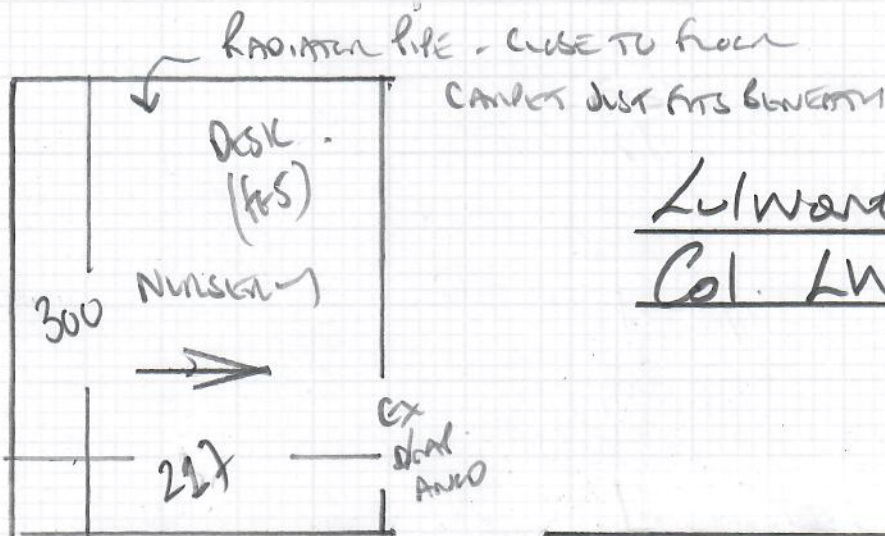

Job No: R19996
 Name: SELVADUKAI
 Address: 25 WHITING AVE
 SW20 9NZ
 Tel:
 Sheet: 1 of 1

Wf floor front bed / NURSERY

Lulworth
Col. LW36

Woods floors

WHILE EXISTING CARPET
 ON 8mm PUFCAM (CUBO) BLUE)
 USE EXISTING GRIPPER

Room Empty ALONG from Small Desk + Computer set up
 CUSTOMER TO CLEAN ROOM.

ASK Customer
 if they want
 this piece