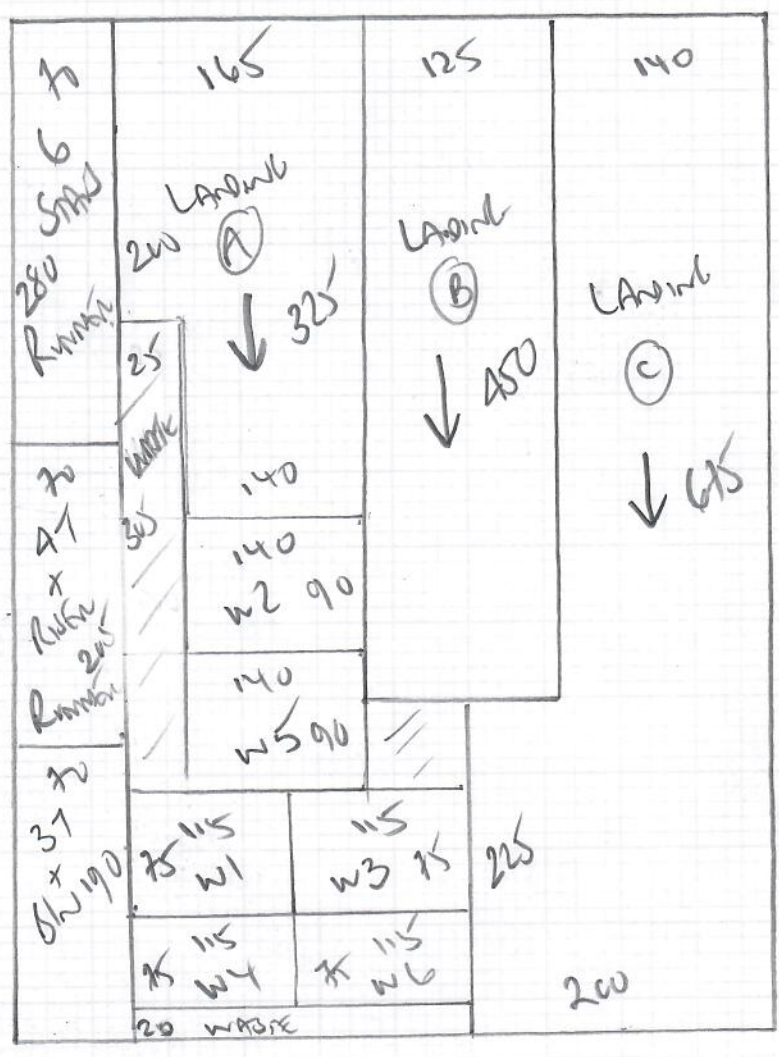

Job No: R20002
 Name: CONWAY
 Address: 10 MUSIÖE
 WIMBORNE
 SW 9 4NH
 Sheet: 1 of 2

AFC
 Wool Hornback
 zig/zag
 Colour CHANTRELLE
 AC 4683

PLAN 675 x 600

33.75m²

TAPING RUNNERS 13.50 LIN METS
 WINDOWS 9.60 LIN METS
 TOTAL 23.10 LIN METS JAPA H/BONE 1 Room

TEMPLATE WINDOWS on SIDE x 6. SEPARATE VISIT