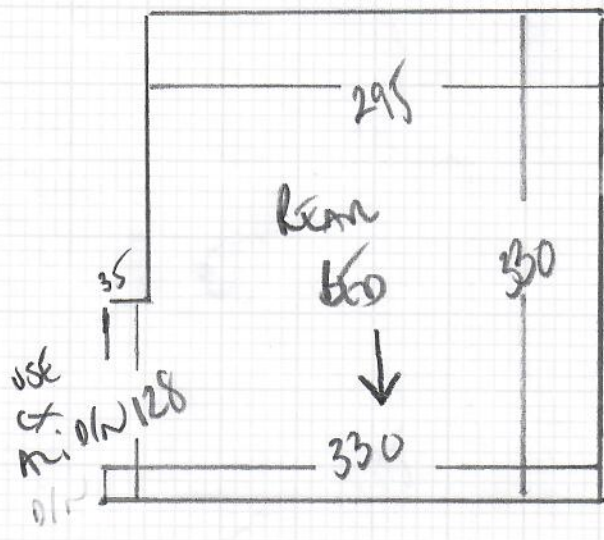

Job No: R20006  
 Name: TISSEMAN  
 Address: 32 ADENA AARNE  
 NEW MARLBOROUGH  
 Tel: K13 6LE  
 Sheet: 1 of 1

ELYSIAN 'CELESTINE'  
 CARPET PENCIL  
 PLAN 390 x 500  
19.5m<sup>2</sup>

LEAVE WASTE WITH CUSTOMER PLEASE