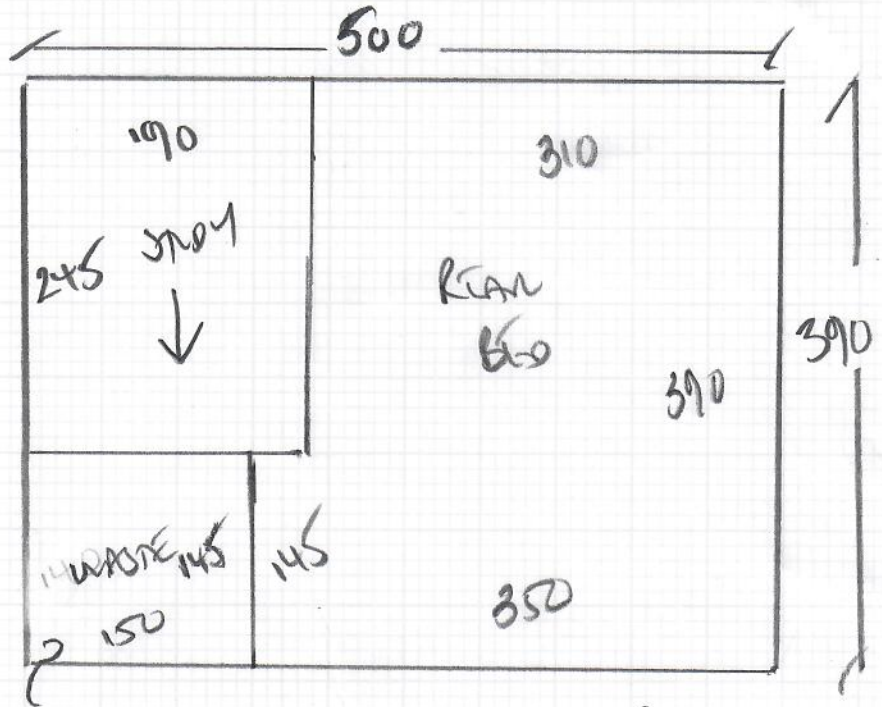

Job No: R20006  
 Name: TISSEMAN  
 Address: 32 ADENA AARNE  
 NEW MARLBOROUGH  
 Tel: K13 6LE  
 Sheet: 1 of 1

ELYSIAN 'CELESTINE'  
 CARPET PENCIL  
 PLAN 390 x 500  
19.5m<sup>2</sup>

LEAVE WASTE WITH CUSTOMER PLEASE