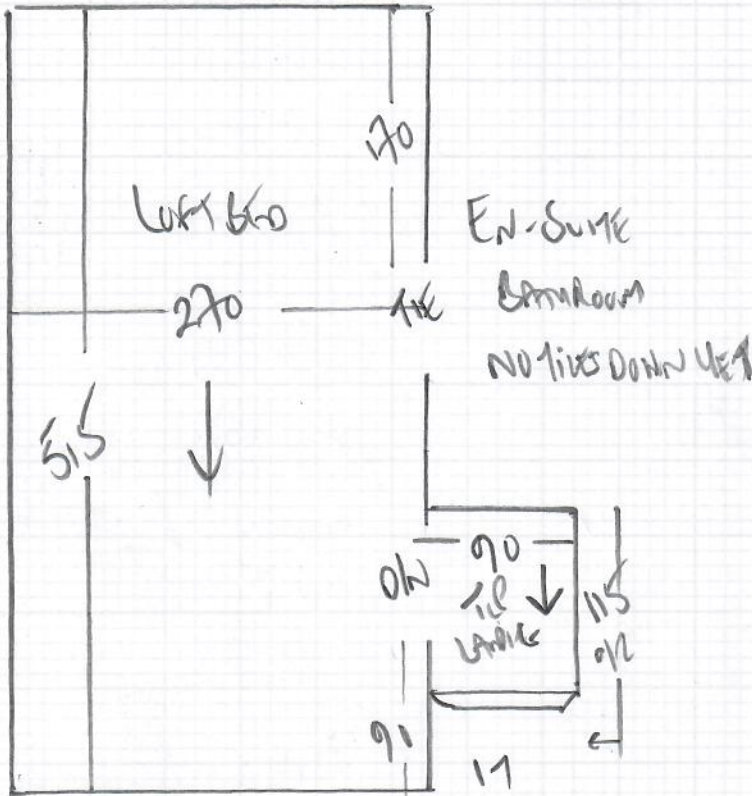

Job No: R 20015
 Name: MCKENZIE
 Address: 3666 KINGSWAY ROAD
 SW 20 8LN
 Tel:
 Sheet: 1 of 4

625

335

370

Hudson Trust
Colour HUD-102
 STONE

- Pan 1 625 x 500
 - Pan 2 335 x 520
 - Pan 3 370 x 500
 - Pan 4 445 x 500
- 17.75 x 500

88.75 m²

Reserved with Any
 & Likewise
 on 2014

Job No: R2005
Name: MCKENZIE
Address: 3666 KINGSTON ROAD
SW20 8LN

Tel:
Sheet: 2 of 4

HUDSON TRUST
CORAL HUD-102
STONE

Job No: R20015
 Name: MCKENZIE
 Address: 366 B KINGSTON RD
 SW20 8LW
 Tel:
 Sheet: 3 of 4.

GAMES SPACE

- * W4 57 x 76
- W3 80 x 106 ↑
- W2 60 x 105
- W1 60 x 76
- 81
- 45 x 76

Job No: R20015
 Name: MCKENZIE
 Address: 366b Kingston Rd
 SW20 8LN

Tel:
 Sheet: A of A

NS 12 x 95
 WB 82 x 110
 WT 65 x 75

1st floor LANDING