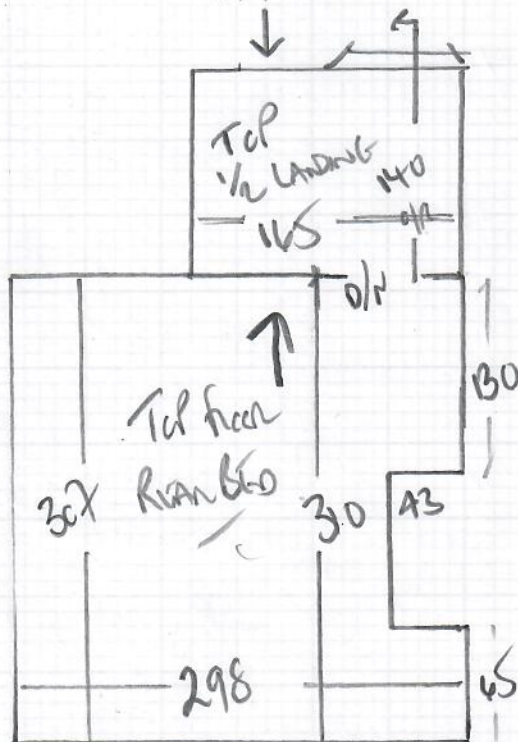

Job No: R 20015
 Name: MCKENZIE
 Address: 3666 KINGSWAY ROAD
 SW 20 8LN
 Tel:
 Sheet: 1 of 4

625

335

370

Hudson Trust
Colour HUD-102
 STONE

- Pan 1 625 x 500
 - Pan 2 335 x 520
 - Pan 3 370 x 500
 - Pan 4 445 x 500
- 17.75 x 500

88.75 m²

Reserved with Any
 & Likewise
 on 2014

Job No: R2005
Name: MCKENZIE
Address: 3666 KINGSTON ROAD
SW20 8LN

Tel:
Sheet: 2 of 4

HUDSON TRUST
CORAL HUD-102
STONE

Job No: R20015
 Name: MCKENZIE
 Address: 366 B KINGSTON RD
 SW20 8LW
 Tel:
 Sheet: 3 of 4.

GAMES SPACE

- * W4 57 x 76
- W3 80 x 106 ↑
- W2 60 x 105
- W1 60 x 76
- 81
- 45 x 76

Job No: R20015
 Name: MCKENZIE
 Address: 366b Kingston Rd
 SW20 8LN

Tel:
 Sheet: A of A

NS 12 x 95
 WB 82 x 110
 WT 65 x 75

1st floor LANDING