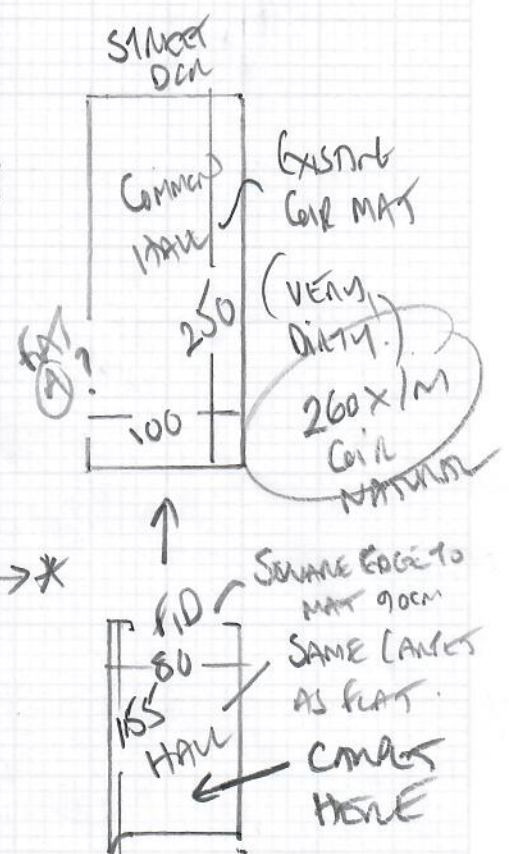

88.75 m²

Reserved with Any
 & Likewise
 on 2014

Job No: R2005
Name: MCKENZIE
Address: 3666 KINGSTON ROAD
SW20 8LN

Tel:
Sheet: 2 of 4

HUDSON TRUST
CORAL HUD-102
STONE

Job No: R20015
 Name: MCKENZIE
 Address: 366 B KINGSTON RD
 SW20 8LW
 Tel:
 Sheet: 3 of 4.

GAMES SPACE

- * W4 57 x 76
- W3 80 x 106 ↑
- W2 60 x 105
- W1 60 x 76
- 81
- 45 x 76

Job No: R20015
 Name: MCKENZIE
 Address: 366b Kingston Rd
 SW20 8LN

Tel:
 Sheet: A of A

NS 12 x 95
 WB 82 x 110
 WT 65 x 75

1st floor LANDING