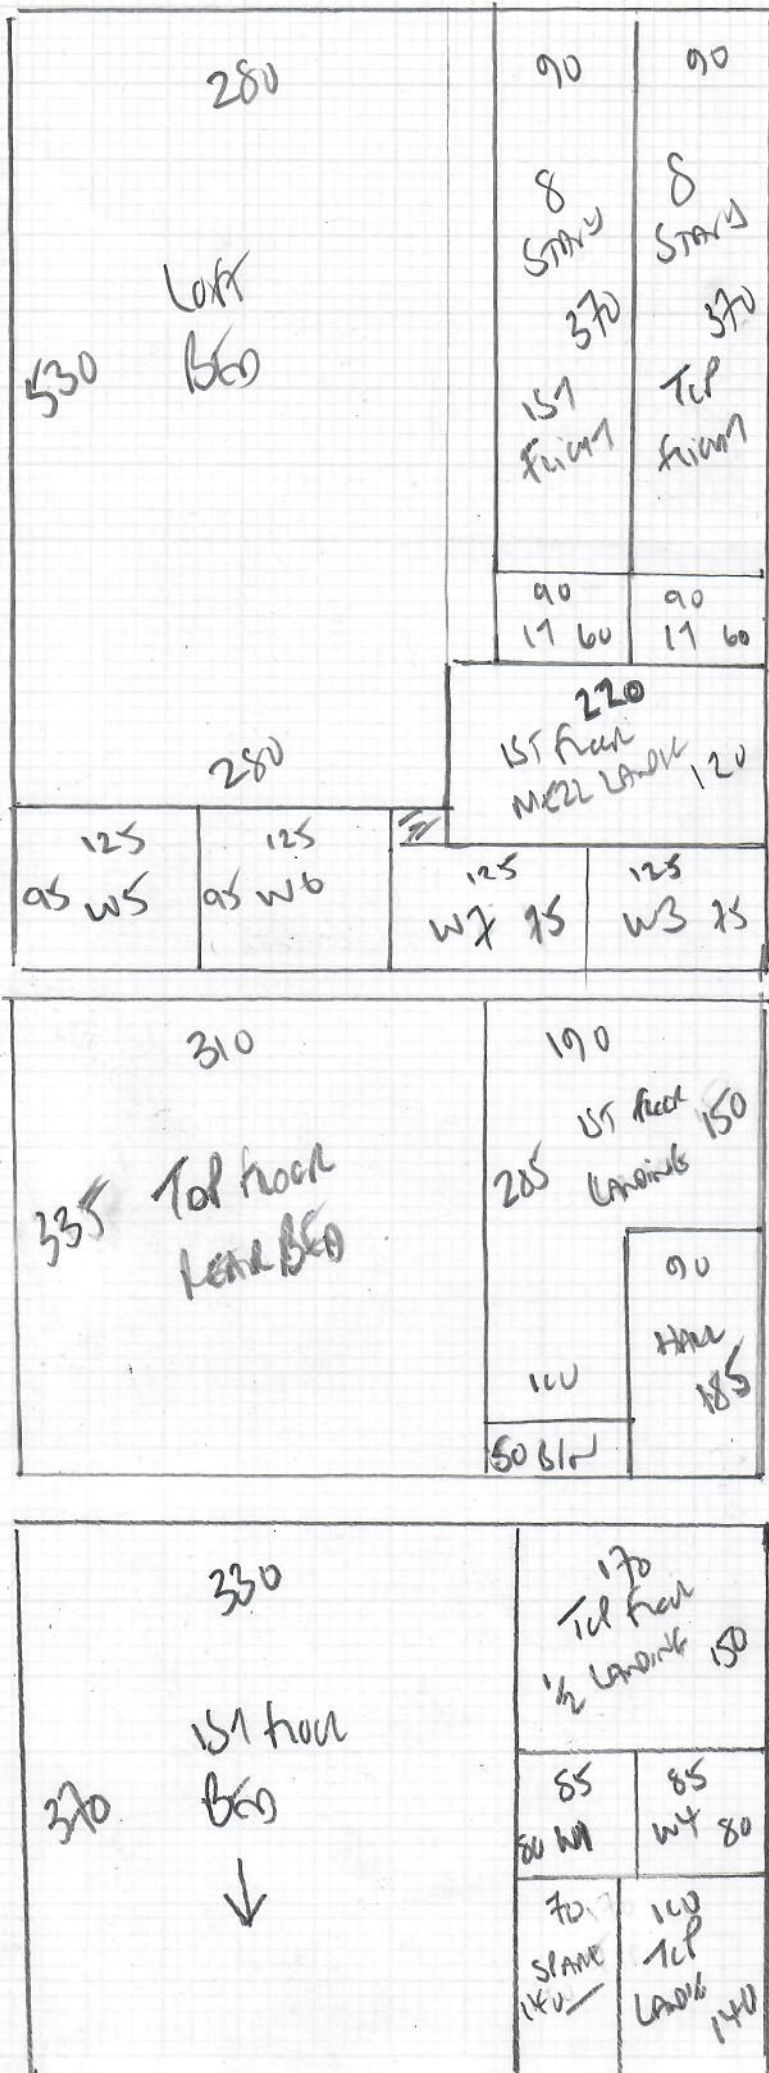

Job No: R 20015
 Name: MCKENZIE
 Address: 3666 KINGSWAY ROAD
 SW 20 8LN
 Tel:
 Sheet: 1 of 4

625

335

370

Hudson Trust
Colour HUD-102
 STONE

- Pan 1 625 x 500
 - Pan 2 335 x 520
 - Pan 3 370 x 500
 - Pan 4 445 x 500
- 17.75 x 500

88.75 m²

Reserved with Any
 & Likewise
 on 2014

Job No: R2005
Name: MCKENZIE
Address: 3666 KINGSTON ROAD
SW20 8LN

Tel:
Sheet: 2 of 4

HUDSON TRUST
CORAL HUD-102
STONE

Job No: R20015
 Name: MCKENZIE
 Address: 366 B KINGSTON RD
 SW20 8LW
 Tel:
 Sheet: 3 of 4.

GAMES SPACE

- * W4 57 x 76
- W3 80 x 106 ↑
- W2 60 x 105
- W1 60 x 76
- 81
- 45 x 76

Job No: R20015
 Name: MCKENZIE
 Address: 366b Kingston Rd
 SW20 8LN

Tel:
 Sheet: A of A

NS 12 x 95
 WB 82 x 110
 WT 65 x 75

1st floor LANDING