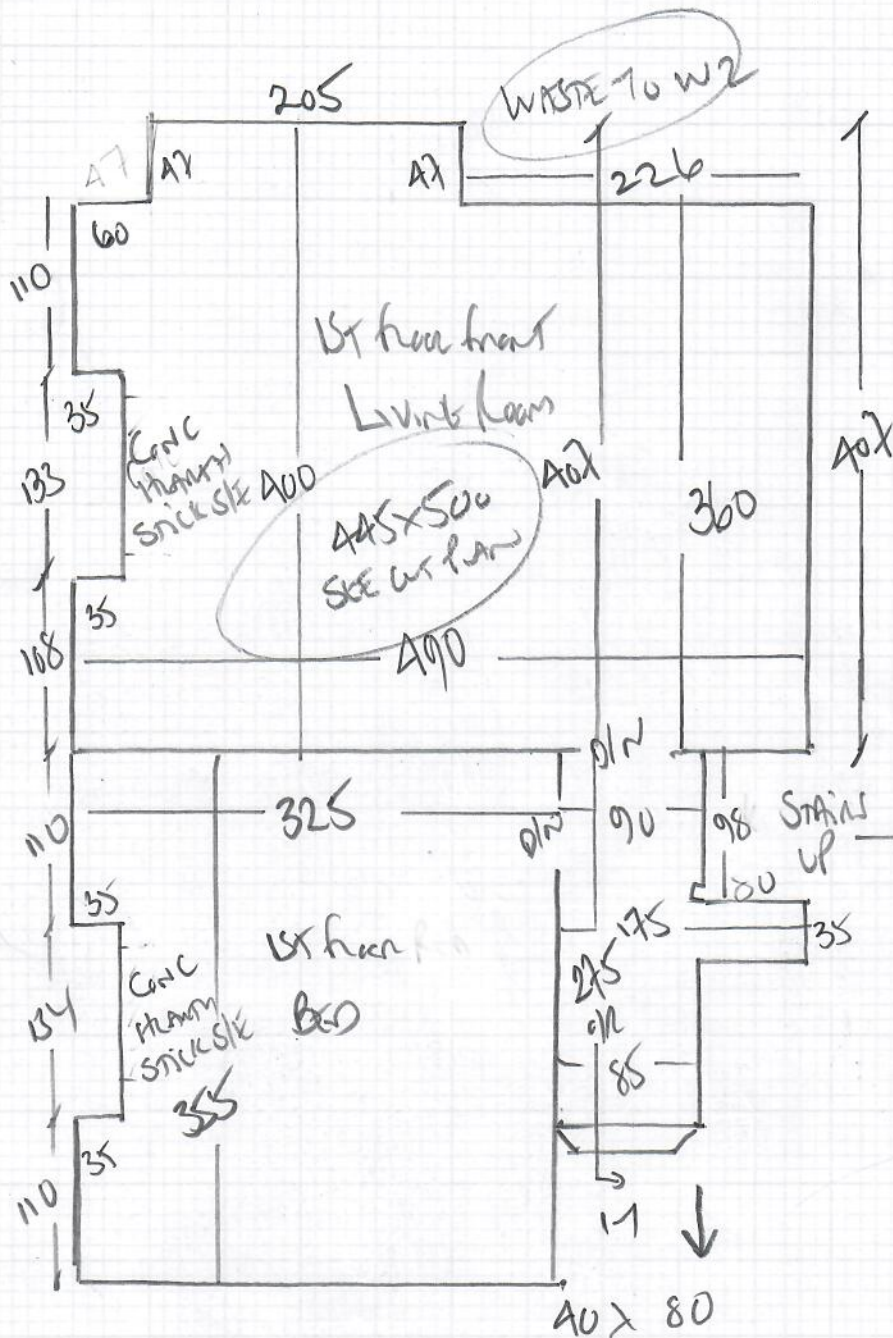

88.75 m²

Reserved with Any
 & Likewise
 on 2014

Job No: R2005
Name: MCKENZIE
Address: 3666 KINGSTON ROAD
SW20 8LN

Tel:
Sheet: 2 of 4

HUDSON TRUST
CORAL HUD-102
STONE

Job No: R20015
 Name: MCKENZIE
 Address: 366 B KINGSTON RD
 SW20 8LW
 Tel:
 Sheet: 3 of 4.

GAMES SPACE

- * W4 57 x 76
- W3 80 x 106 ↑
- W2 60 x 105
- W1 60 x 76
- 81
- 45 x 76

Job No: R20015
 Name: MCKENZIE
 Address: 366b Kingston Rd
 SW20 8LN

Tel:
 Sheet: A of A

NS 12 x 95
 WB 82 x 110
 WT 65 x 75

1st floor LANDING