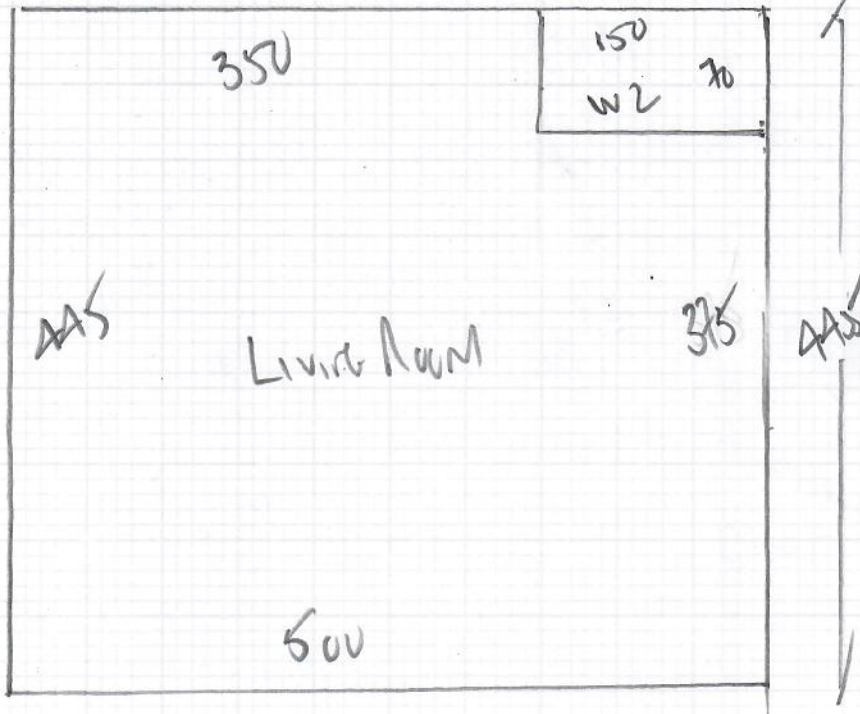

Job No: R 20015
 Name: MCKENZIE
 Address: 3666 KINGSWAY ROAD
 SW 20 8LN
 Tel:
 Sheet: 1 of 4

625

335

370

Hudson Trust
Colour HUD-102
 STONE

- Pan 1 625 x 500
 - Pan 2 335 x 520
 - Pan 3 370 x 500
 - Pan 4 445 x 500
- 17.75 x 500

88.75 m²

Reserved with Any
 & Likewise
 on 2014

Job No: R2005
Name: MCKENZIE
Address: 3666 KINGSTON ROAD
SW20 8LN

Tel:
Sheet: 2 of 4

HUDSON TRUST
CORAL HUD-102
STONE

Job No: R20015
 Name: MCKENZIE
 Address: 366 B KINGSTON RD
 SW20 8LW
 Tel:
 Sheet: 3 of 4.

GAMES SPACE

- * W4 57 x 76
- W3 80 x 106 ↑
- W2 60 x 105
- W1 60 x 76
- 81
- 45 x 76

Job No: R20015
 Name: MCKENZIE
 Address: 366b Kingston Rd
 SW20 8LN

Tel:
 Sheet: A of A

NS 12 x 95
 WB 82 x 110
 WT 65 x 75

1st floor LANDING