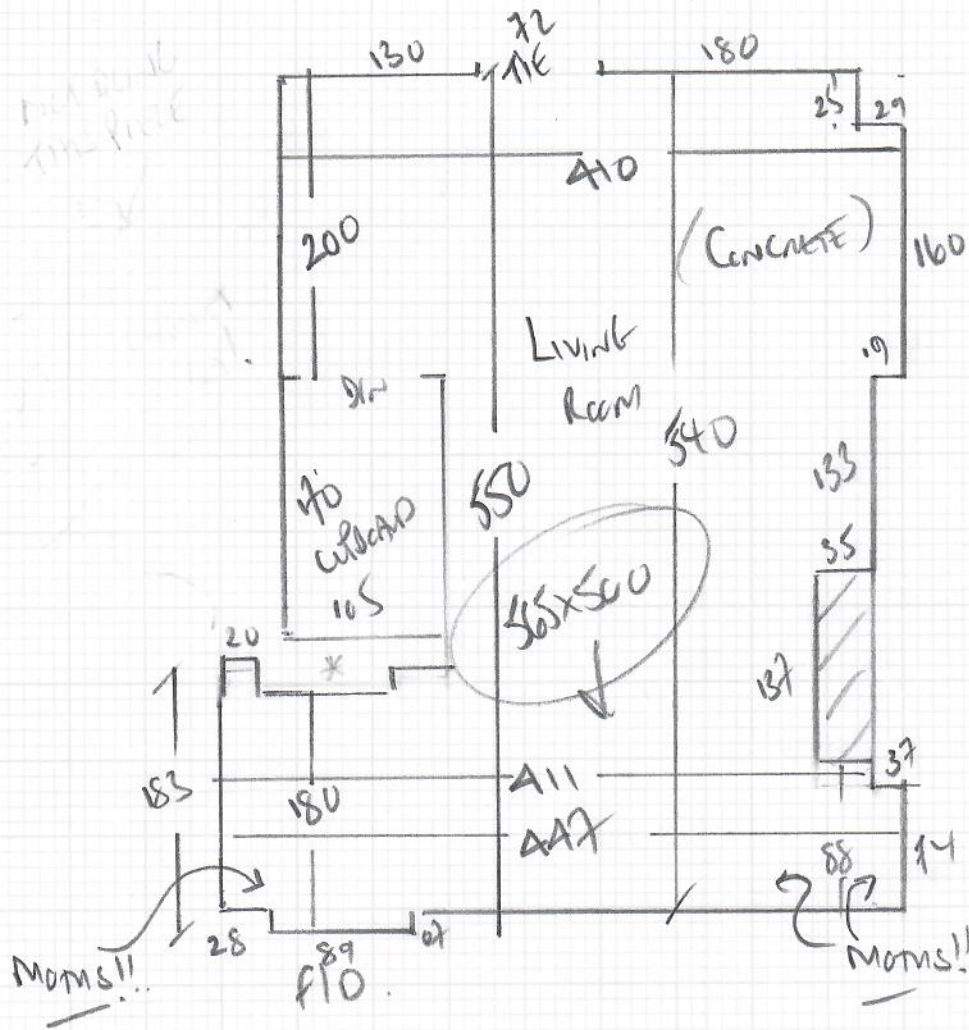

Job No: R20019
 Name: CHRISTOPHER
 Address: 30 HUNTERS LANE
 KINGSWAY
 Tel: K92 6A2
 Sheet: 1 of 3

1st floor 2 B60 S
LANDING & STAIRS &
GROUND floor Living Room
 HUDSON TRUST
 Colad HUD-102 STONE

PLAN 905 x 500
 Living Room 565 x 500
1470 x 500

7350ml

Job No: R200109
 Name: CHRISTENSEN
 Address: BULMANS ROAD
 KINESTON
 Tel: K12 6A2
 Sheet: 2 of 3

111
 ↓ 45 x 80
 17
 50 x 80
 *

fit into cupboard
 Drop through in one piece

Job No: R200109
 Name: CHRISTENSEN
 Address: 30 PRINCES ROAD
 KINGSTON
 Tel: K12 6A2
 Sheet: 3 of 3