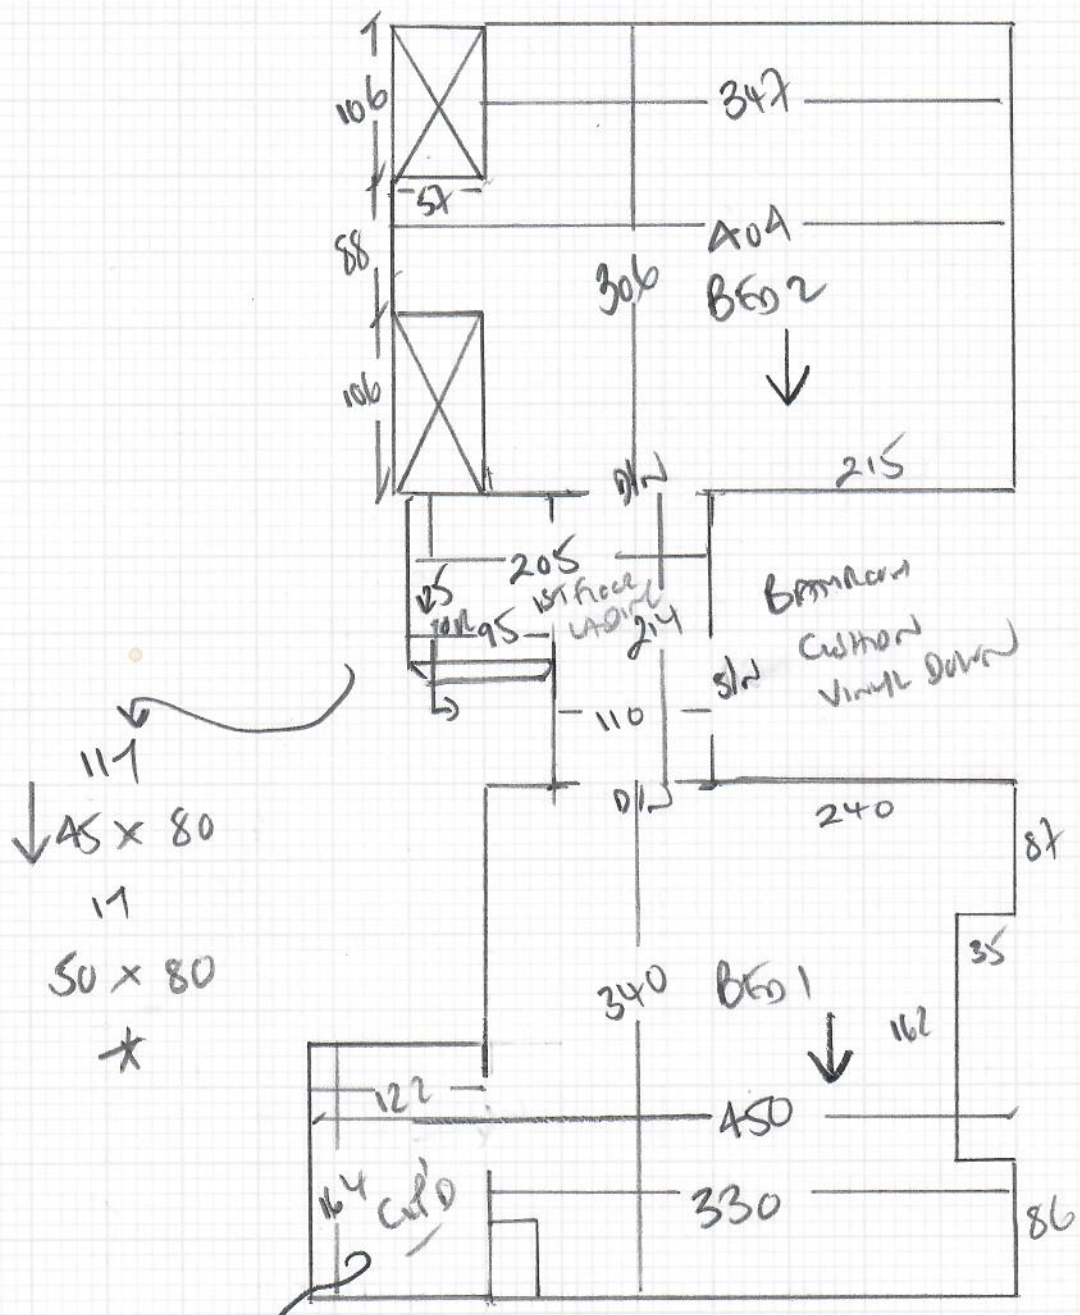

Job No: R20019
 Name: CHRISTOPHER
 Address: 30 HUNTERS LANE
 KINGSWAY
 Tel: K92 6A2
 Sheet: 1 of 3

1st floor 2 B60 S
LANDING & STAIRS &
GROUND floor Living Room
 HUDSON TRUST
 Colad HUD-102 STONE

PLAN 905 x 500
 Living Room 565 x 500
1470 x 500

7350ml

Job No: R200109
 Name: CHRISTENSEN
 Address: BULMANS ROAD
 KINESTON
 Tel: K12 6A2
 Sheet: 2 of 3

111
 ↓ 45 x 80
 17
 50 x 80
 *

fit into cupboard
 Drop through in one piece

Job No: R200109
 Name: CHRISTENSEN
 Address: 30 PRINCES ROAD
 KINGSTON
 Tel: K12 6A2
 Sheet: 3 of 3

CONCRETE FLOOR

UPHOLSTERY TRUST ON OLD FLOOR RUBBER (SOME MOMM DAMAGE)

ALL THE GOBE TO KITCHEN