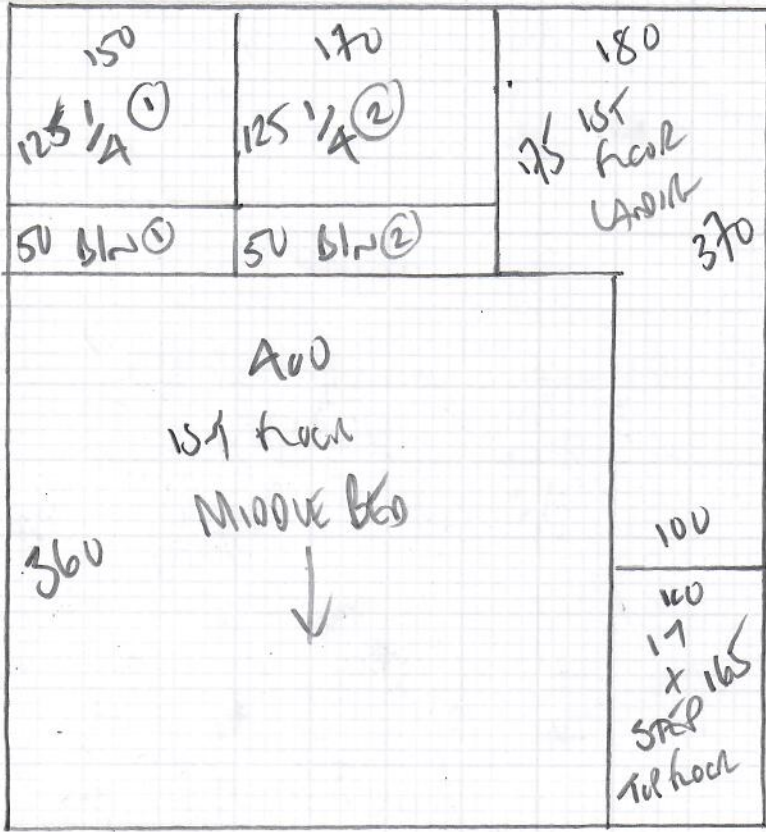

Job No: R 20021
 Name: WOO ZHEN
 Address: 173A KING STON RD
 TONGKONG
 Tel: TW 11 930
 Sheet: 1 of 4

A Bedrooms
 Living Room STAND

+ Landings
 1025 HUDSON TMS1
 Colours HUD-103 PEARL
 Carpet 1025 x 500
 Carpet 535 x 500
 Top floor 400 x 500
 1st Floor 305 x 500
 Living Room 475 x 500
 Total 2740 x 500

137m²

Job No: R 20021
 Name: WOODCOCK
 Address: 173A KINGSTON RD
 TEDDINGTON
 TW11 9SN
 Tel:
 Sheet: 2 of 4

Job No: R 20021
 Name: WOO ZEEL
 Address: 173A KIRSTEN ROAD
 TROODINGTON
 TWIL 902
 Sheet: 3 of 4

Job No: R 2021
 Name: WOODEN
 Address: 173A KINGSWAY ROAD
 TROODINGTON
 TW11 9JW
 Tel:
 Sheet: 4 of 4