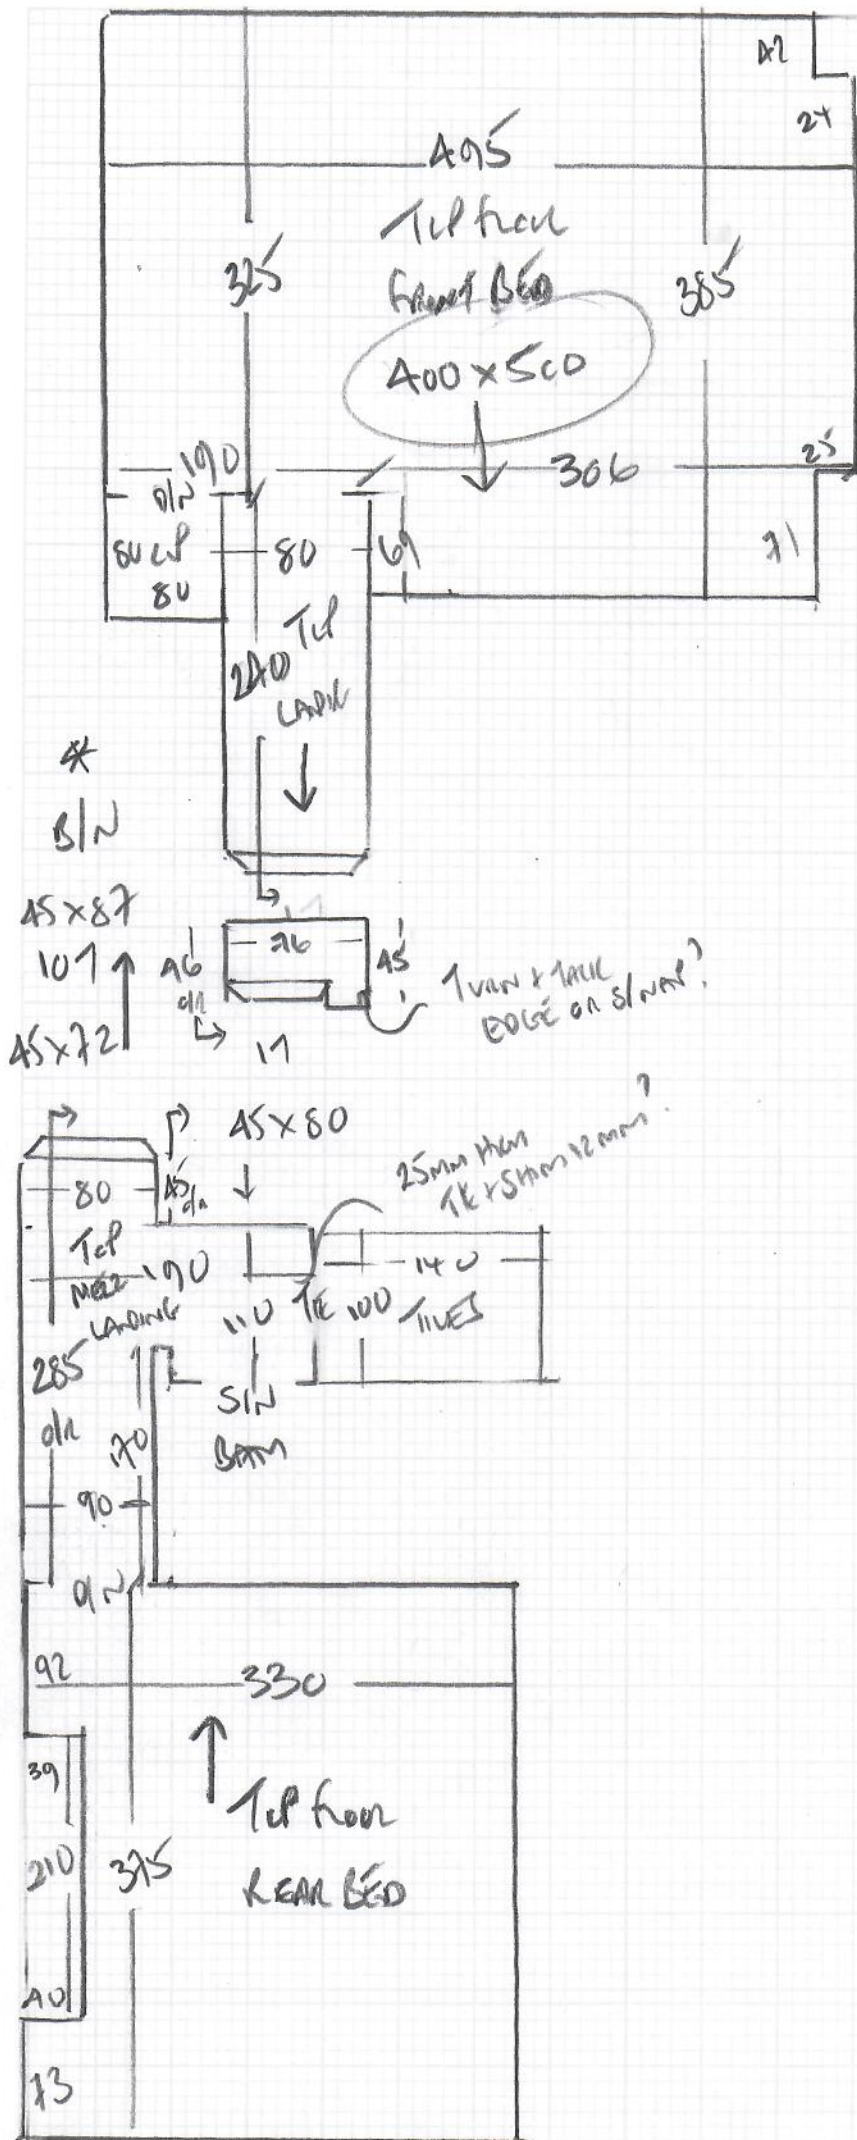

Job No: R 20021
 Name: WOO ZHEN
 Address: 173A KING STON RD
 TONGKONG
 Tel: TW 11 930
 Sheet: 1 of 4

A Bedrooms
 Living Room STAND

+ Landings
 1025 HUDSON TMS1
 Colours HUD-103 PEARL
 Carpet 1025 x 500
 Carpet 535 x 500
 Top floor 400 x 500
 1st Floor 305 x 500
 Living Room 475 x 500
 Total 2740 x 500

137m²

Job No: R 20021
 Name: WOODCOCK
 Address: 173A KINGSTON RD
 TEDDINGTON
 TW11 9SN
 Tel:
 Sheet: 2 of 4

Job No: R 20021
 Name: WOO ZEEL
 Address: 173A KIRSTEN ROAD
 TROODINGTON
 TWIL 902
 Sheet: 3 of 4

Job No: R 2021
 Name: WOODEN
 Address: 173A KINGSWAY ROAD
 TROODINGTON
 TW11 9JW
 Tel:
 Sheet: 4 of 4