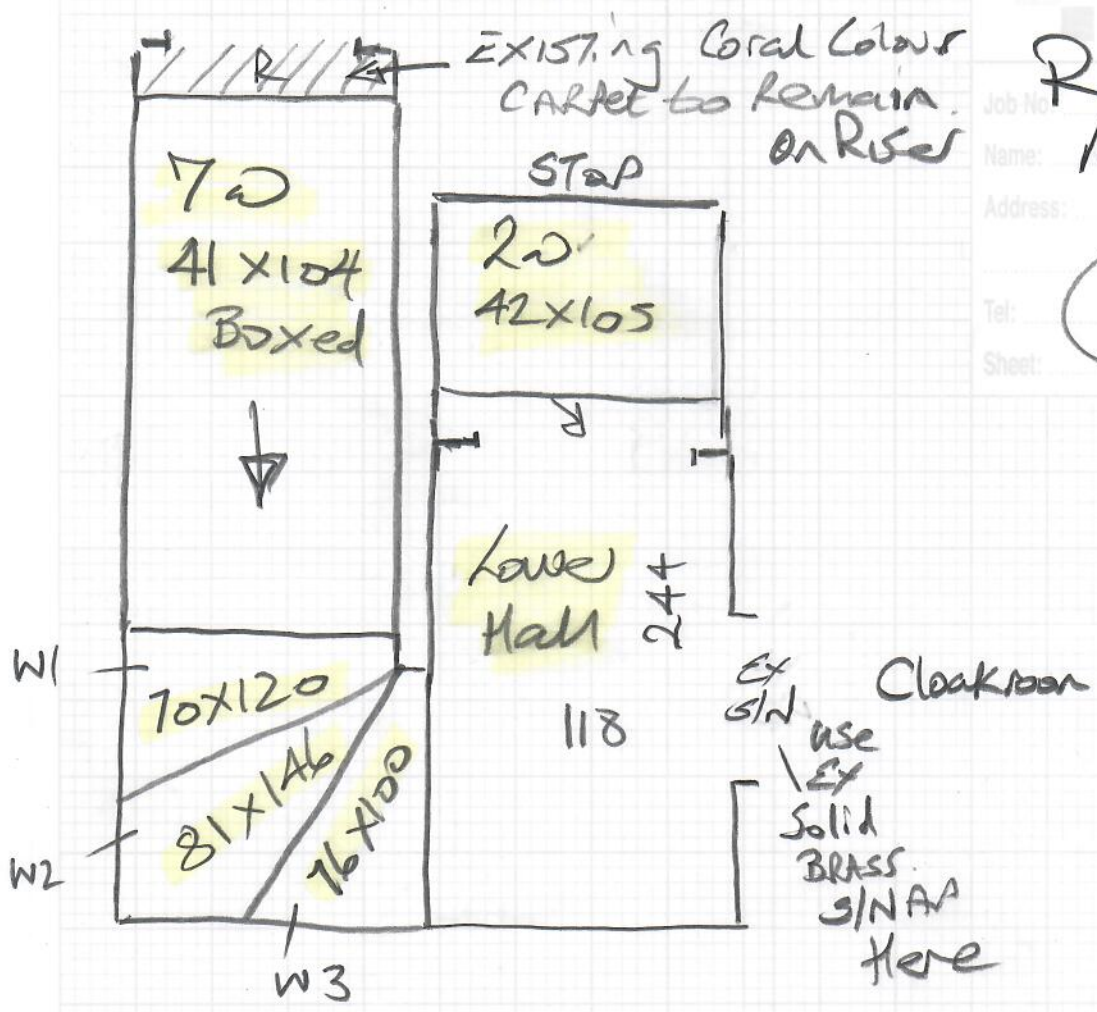

130	115	155	95
260 Lower Hall	7T	W2	80
		W1	100
		2T	
90 W3		SPARE	

350

mrcarpet
DESIGNS FOR FLOORS

Job No: R20030
Name: Megan
Address:
Tel: 1 of 2
Sheet:

Smartstrand Dream
Col. U10.0661

Cut Plan 350×400
 $= \underline{14M^2}$

$U/LAY = 12M^2$

Existing Matt Infested Carpets & grippers
to be removed by Proton beforehand

Ex Carpet
Hall (To Remain)

mrcarpet

Job No: R20030
Name: Margan
Address:

Tel: 20f2
Sheet:

Breakfast Room Rug

(later date)

AFC bespoke Rug

2.75 x 2.75m
Bound all round

Wool Candy Pinwheel Sarbet 1929 with
Anywhere frosted curl 6462 Single Border.