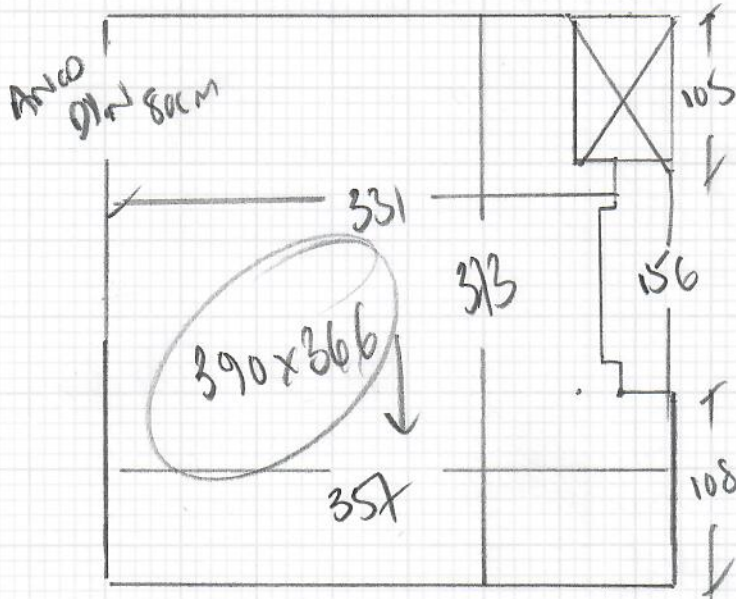

Job No: R2a35
Name: Lonsdale
Address: 22 Shiloh Road

Tel: 5019 702
Sheet: 1 of 1

Ruby's Bedroom

Barrington Leaf
Carpet S41A

390 x 366

14.27m²

WALL PAPER

White Carpet only - NO WHAT OR STAGE (BUILDERS TO DO)