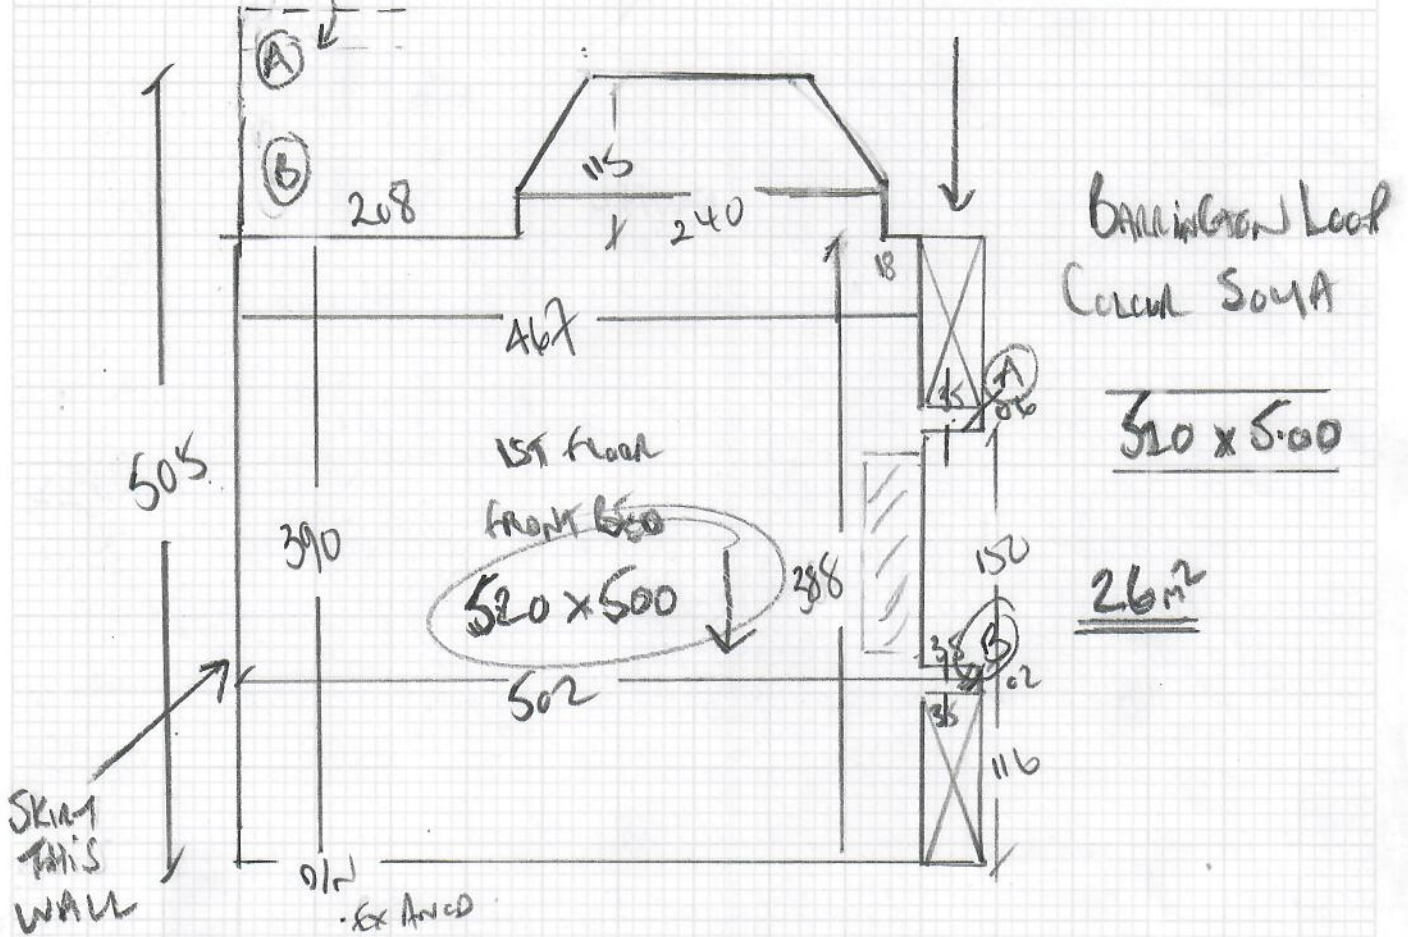

Job No: R 20040
 Name: Lonsdale
 Address: 22 Sharncliffe Road
 SW19 7AR
 Tel:
 Sheet: 1 of 1

THIS WASTE TO SMALL FINERS
 IN RECESSES IF REQUIRED!

Wood floors

check level live on old felt + stone (builders to do)

Skim in fineline recesses if needed (Room is 502mm inside fineline)

furniture - 2 MEN to do

EXPOSED DUAL IS ANCHORS (REPLACE WITH NEW)

Check with...