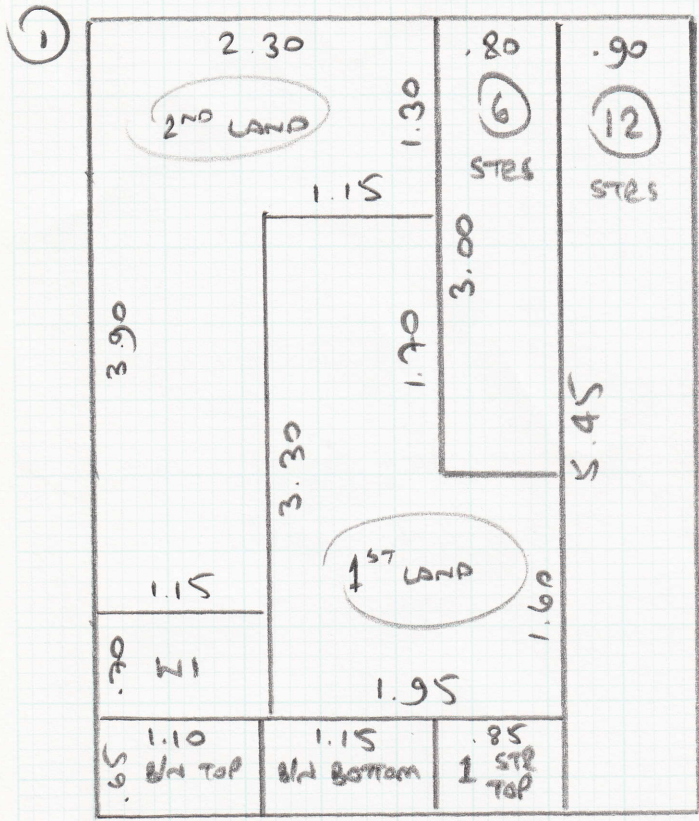

Job No: 525534

Name: WEBB

Address:

ANAL ROW

Tel: 10/11

Sheet: WOFU

Plan ① 5.25 x 4m

" ② 1.85 x 4m