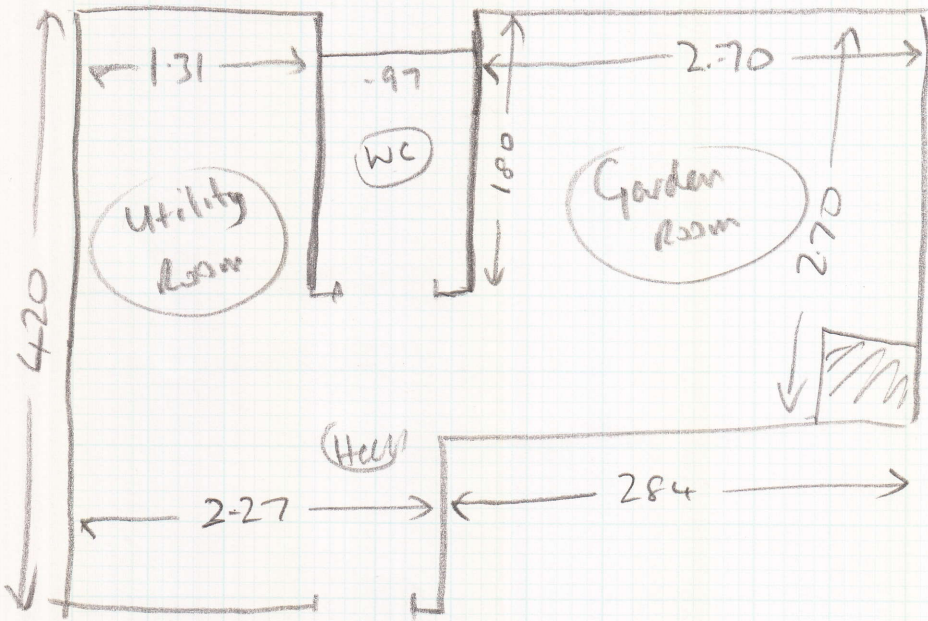

Feature strips J86

6 packs

Butt up to same tiles
in hall

(Laid by Right)

NO UPLIFT

Needs 2 layers screed in hall + WC

1st layer - Fast Track 30

2nd layer (all over) Skergaf 300

10/1