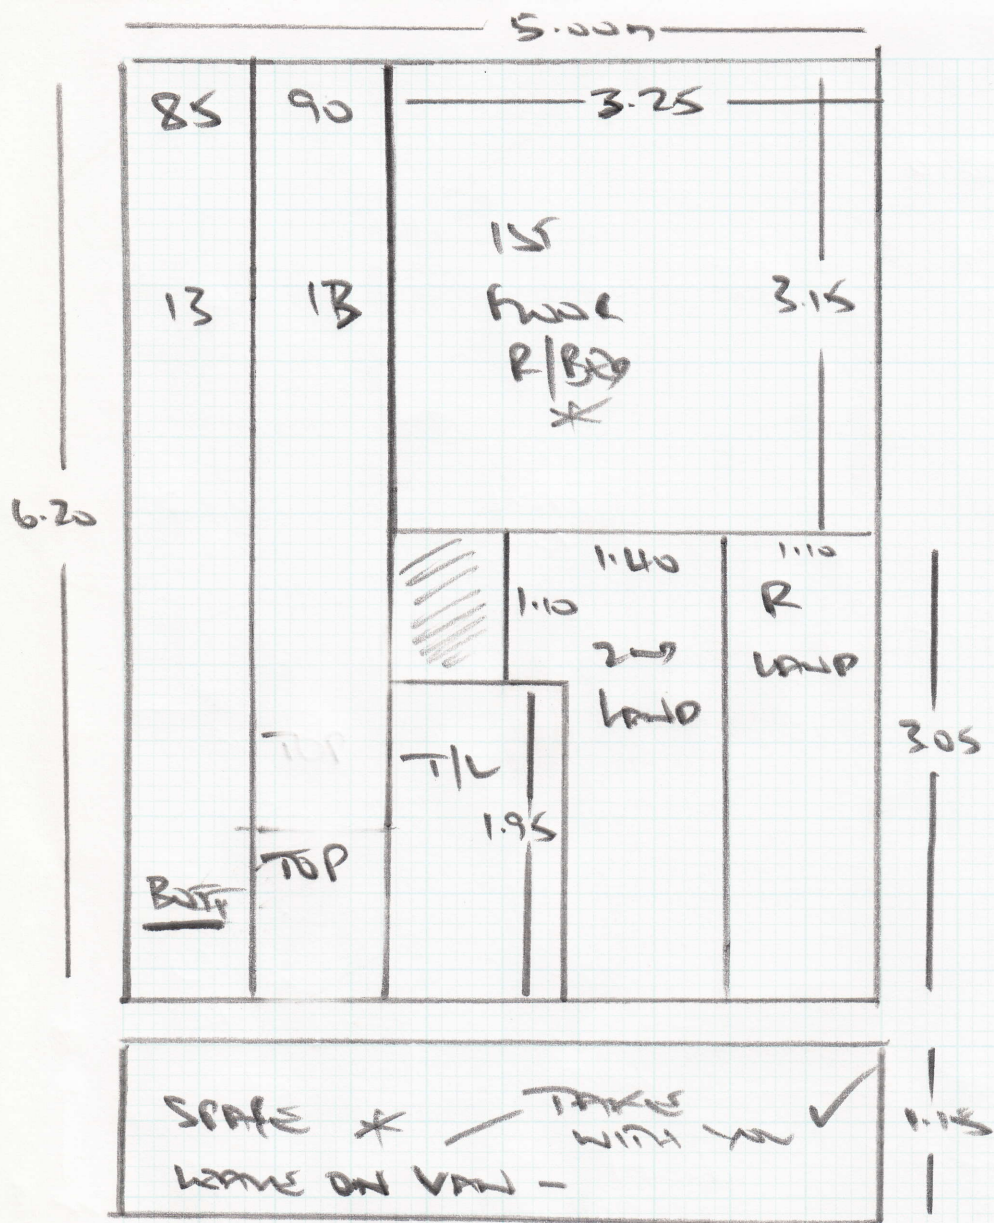

mrcarpet  
 Job No: (S) 26765  
 Name: TRAIW  
 Address: ARA (410)  
 Tel:  
 Sheet: (1) of (2)

mrcarpet  
REPAIRS AND MORE

Job No: (5) 26765

Name: TRAILL

Address: AUN (4/10)

Sheet: (2) of (2)