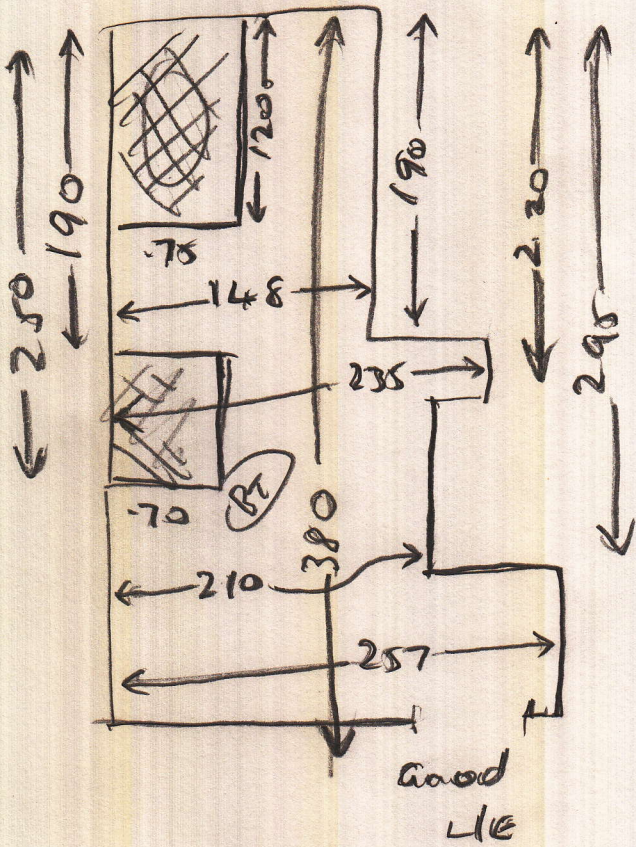

Lay

S26792

MR A. BISHOP
 125 Fairfield Road
 Teddington
 TW11 9BU

Amor... ..

K.P.S.

Wood

u/d ext cork + prep

needs ply

" P/Finish

" Primer (Buy + supply)

" F31 opaque

" Blue

(O.P.I)