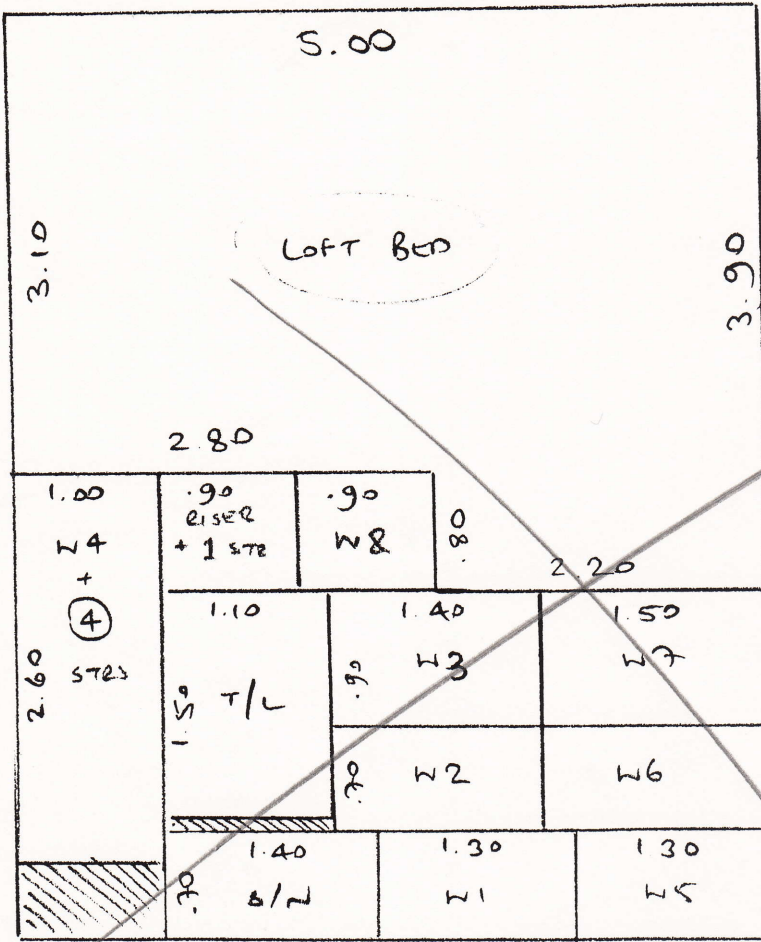

①

⑤ 26881

POOLE

Area  
17 PLATE  
RUNWAY

PRIMO PLUS - CLOUDY BAY.

Plan ① 6.20 x 5m

31m<sup>2</sup>

②

HAVANA - HAVOZ.

Plan ② 1.70 x 4m

6.8m<sup>2</sup>

THESE ARE THE MAIN STAIRS.  
CUT DOWN TO 65 CM WIDE  
+ MAKE UP AS RUNNER

SIXTY  
FIVE  
CM  
WIDE