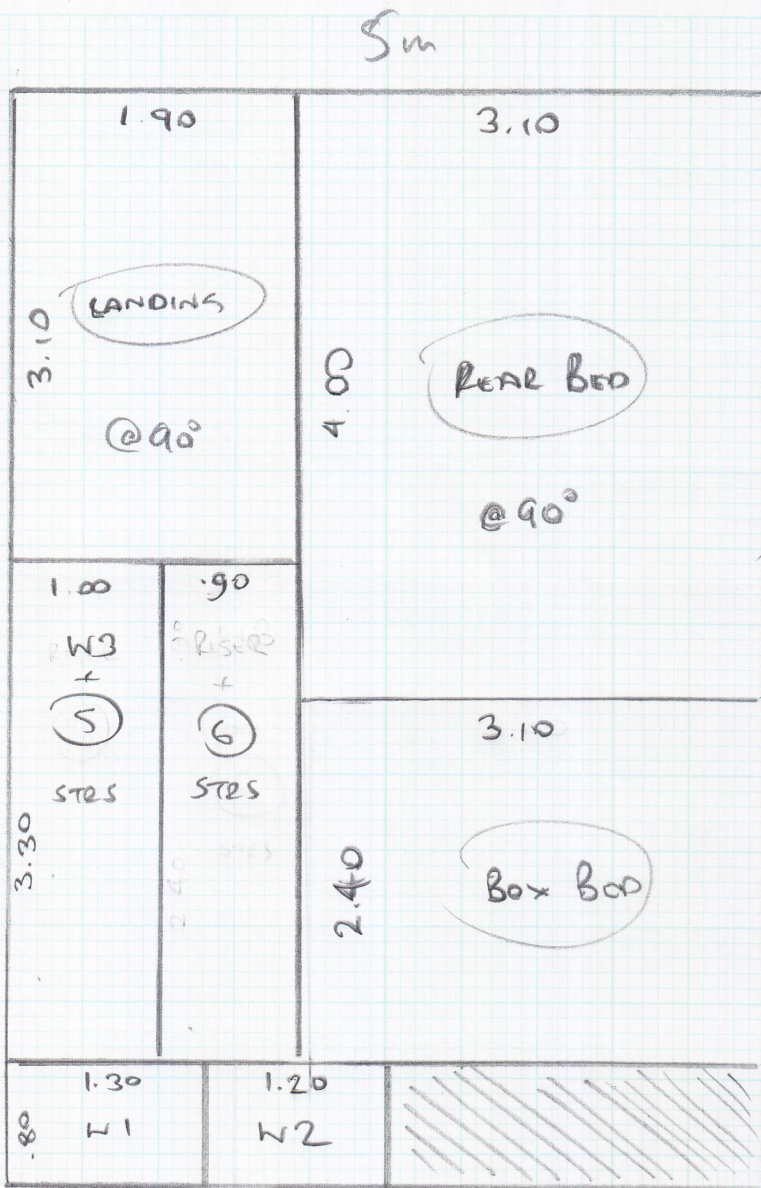

①

imrcarpet
S26894

Job No:
 Name: FRALEY.
 Address: 34 Stanley Road
 E Sheen
 SW14 7DZ
 Tel:
 Sheet: of:

Sudbury Super 42
 634136

FRONT BED 2.70 x 5m
 Plan ① 7.20 x 5m
 9.90 x 5m

49.5m²

2x corner cut corners to
 + simple corners and side.

NOTE: THIS IS
 PLANNED USING
 2x FROM 1200
 - 1200 x 1200

(10/1)