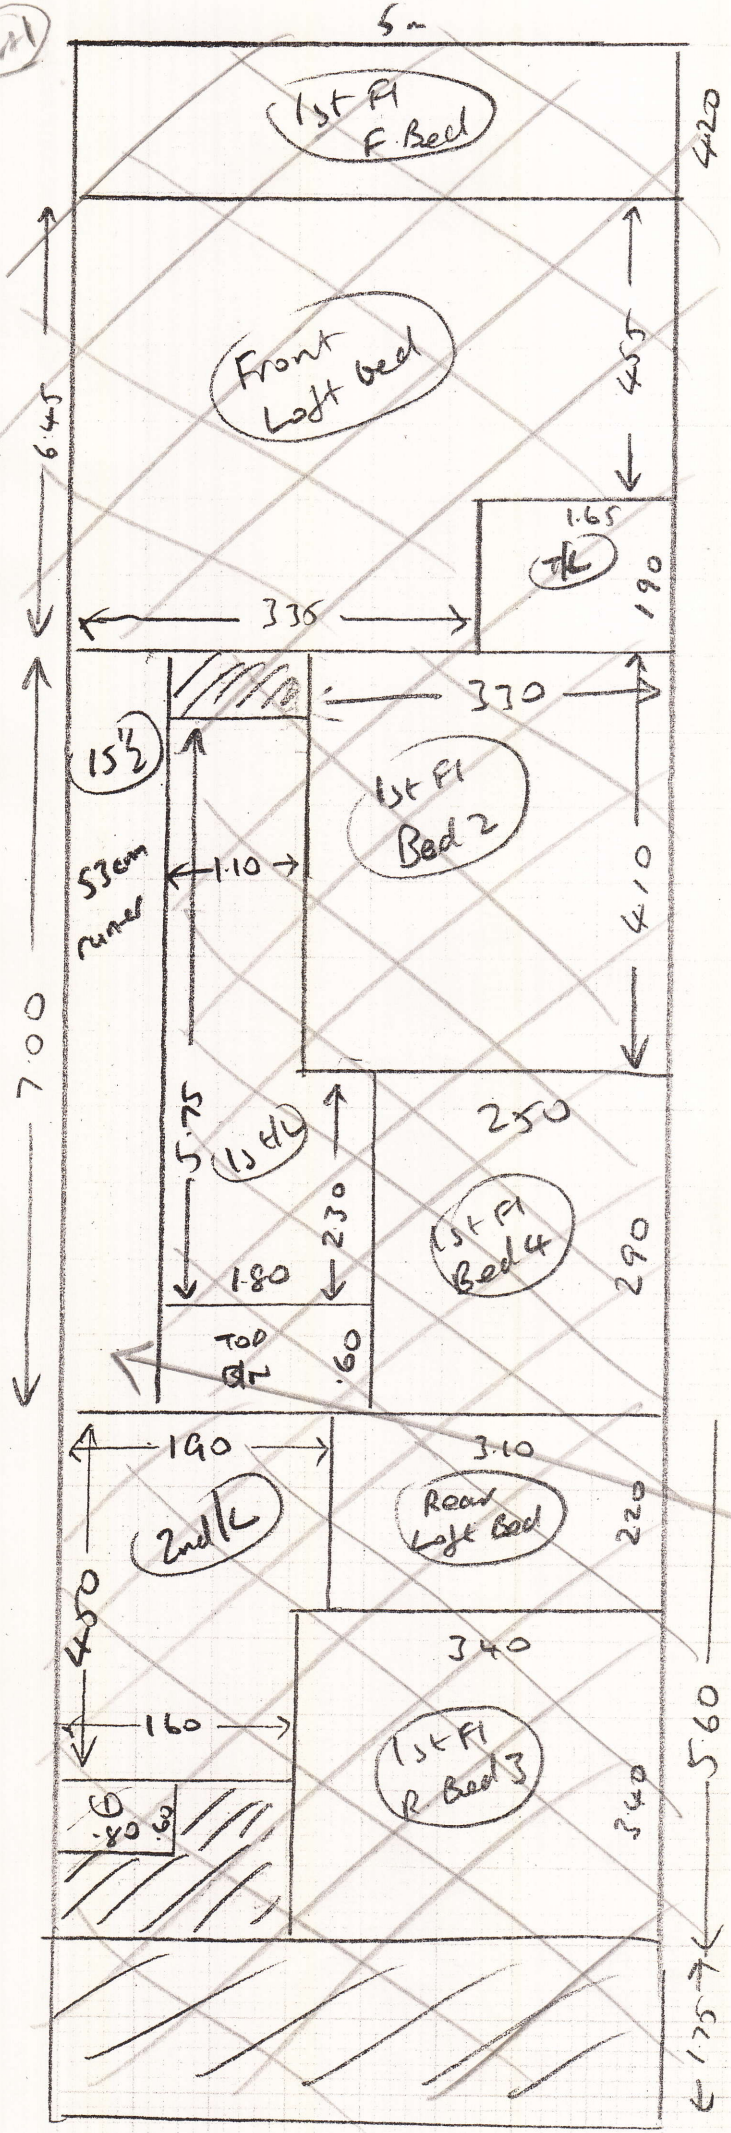

Part 1

CUTS
OFF 25m
ROLL

4.20
6.45
7.00
5.60

23.25
1.75 waste
25.00

S26908

Mrs L. COULTER
16 CAMBRIDGE ROAD
BARNES
SW13 0PG

Cotswold, Northleach

25.00 x 5
3.05 x 5

Part 1

CUT RUNDERS
AT WAREHOUSE

Alan 24/10/14

Send for taping