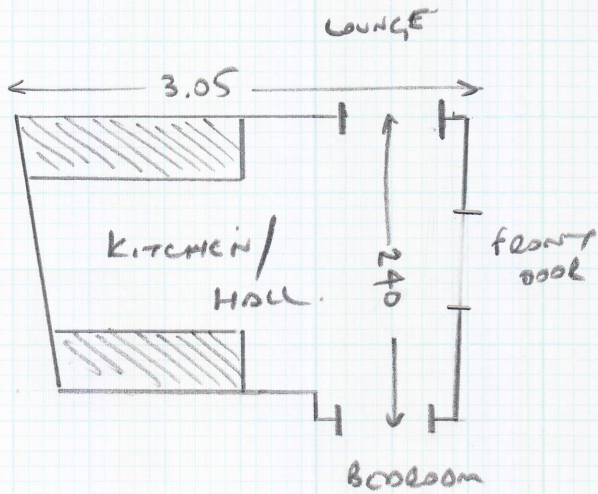

LAYOUT

Job No: 526913

Name: Moini

Address:

Tel:

Sheet: of:

fit vinyl in 1 piece
to open plan kitchen/
hall area.

fit sln to 3 x doors.