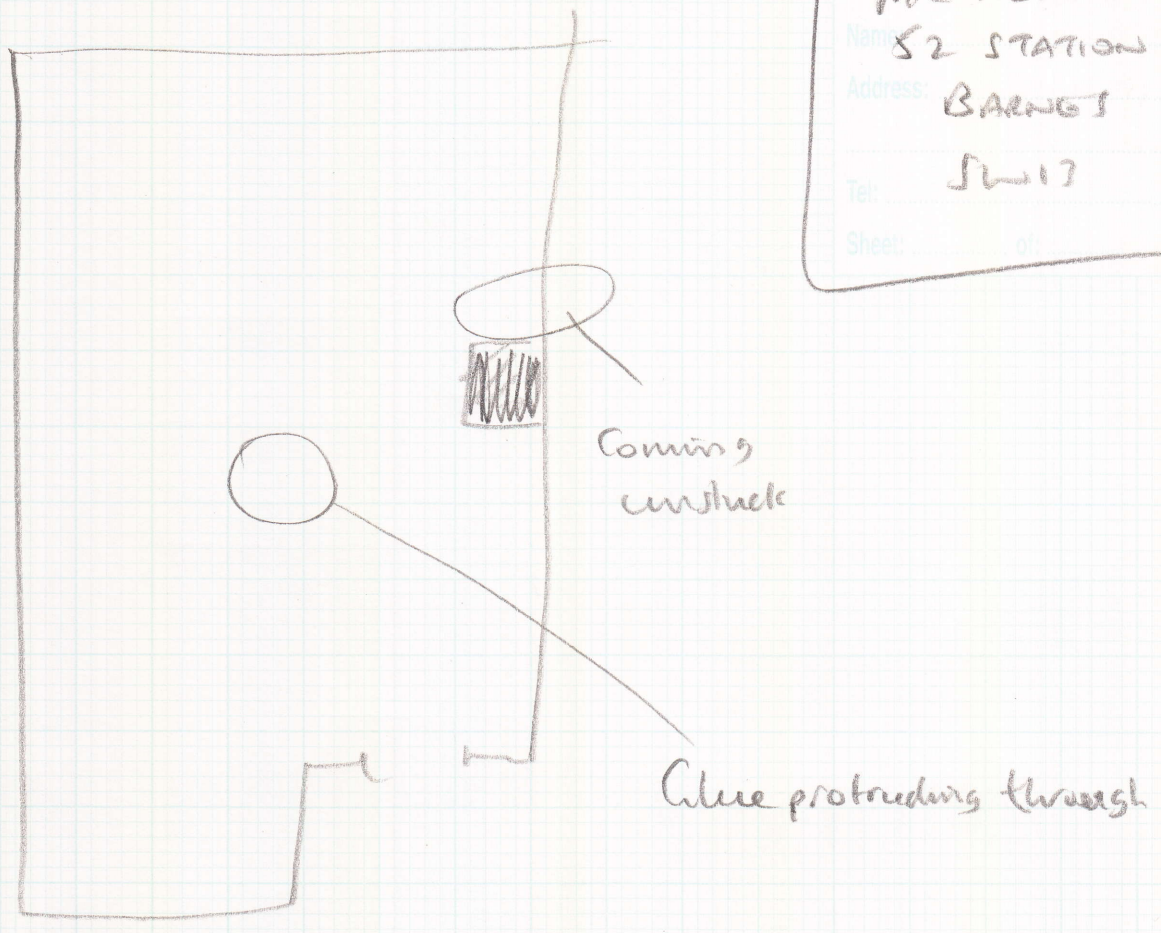

mrcarpet
526918

Job: MR ALLEN
Name: 52 STATION ROAD
Address: BARNET
Tel: SW17
Sheet: of

Ring Mark Berry at least half hour
before going, as he will be in Wimbledon

07803 585432

(1 of 1)

Kern wed 3/12/14
PM