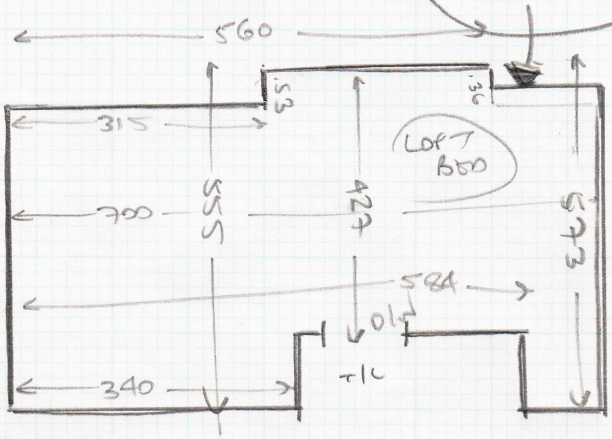

Job No: 52654
Name: Beunt

LA, A, A
NOT
STAIR (1) OF (3)

NOTE
WHEN FITTING SKIRT FROM THIS HALL

Loft Bed
-WOOD FLOOR
-NO UP
-NEEDS S/E
-NO MIT

LOFT STAIRS

✓ T/L	82	80	✓
✓ 2e	43	80	✓
✓ W1	50	77	✓
✓ W2	54	100	✓
✓ W3	67	100	✓
✓ B14	50	70	✓
✓ 3e	42	73	✓
✓ W5	50	77	✓
✓ W6	55	100	✓
✓ B7	70	100	✓
✓ W8	50	73	✓
✓ 2e	43	73	✓

Rear Bed
-WOOD FLOOR
-VIA CPT
-EX S/E
CUSTOMER TO MOVE ALL FURNITURE

Box Bed
-WOOD FLOOR
-VIA CPT
-EX S/E
CUSTOMER TO MOVE ALL FURNITURE

MAIN STAIRS

<u>S/LANDS</u>	✓ 2e	45	80	✓
-NO UP LOFT STAIRS	✓ W9	62	90	✓
-NEEDS S/E LOFT STAIRS	✓ W10	70	110	✓
-VIA LANDING + MAIN STAIRS	✓ W11	70	80	✓
-EX S/E LOND + MAIN STAIRS	✓ 8e	45	80	✓
	✓ B/L CAP	40	100	✓
	✓ B/L BOND	25	140	✓