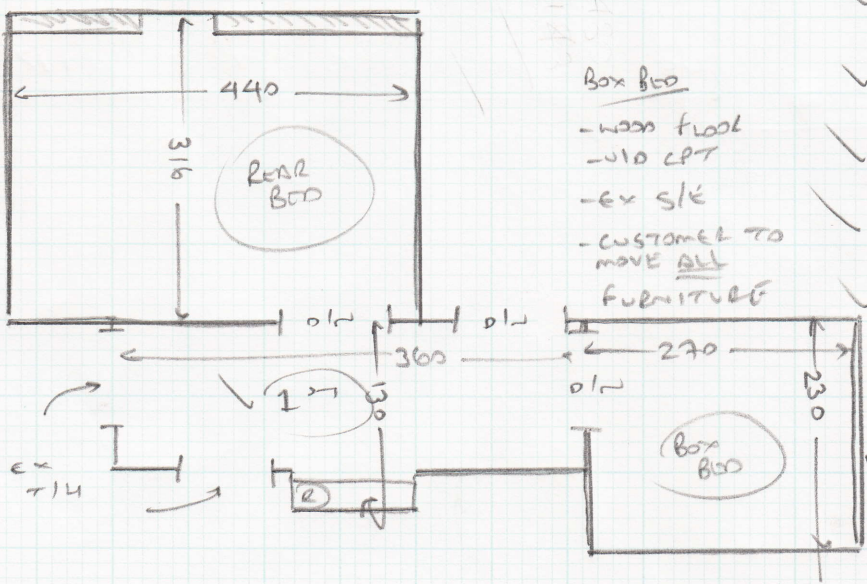

Job No: 52654
Name: Beunt

LA, A, A
NOT
STAIR (1) OF (3)

NOTE
WHEN FITTING SKIRT FROM THIS HALL

Loft Bed
-WOOD FLOOR
-NO UP
-NEEDS S/E
-NO MIT

LOFT STAIRS

✓ T/L	82	80	✓
✓ 2e	43	80	✓
✓ W1	50	77	✓
✓ W2	54	100	✓
✓ W3	67	100	✓
✓ B14	50	70	✓
✓ 3e	42	73	✓
✓ W5	50	77	✓
✓ W6	55	100	✓
✓ B7	70	100	✓
✓ W8	50	73	✓
✓ 2e	43	73	✓

Rear Bed
-WOOD FLOOR
-VIA CPT
-EX S/E
CUSTOMER TO MOVE ALL FURNITURE

Box Bed
-WOOD FLOOR
-VIA CPT
-EX S/E
CUSTOMER TO MOVE ALL FURNITURE

MAIN STAIRS

<u>S/LANDS</u>	✓ 2e	45	80	✓
-NO UP LOFT STAIRS	✓ W9	62	90	✓
-NEEDS S/E LOFT STAIRS	✓ W10	70	110	✓
-VIA LANDING + MAIN STAIRS	✓ W11	70	80	✓
-EX S/E LOND + MAIN STAIRS	✓ 8e	45	80	✓
	✓ B/L CAP	40	100	✓
	✓ B/L BOND	25	140	✓