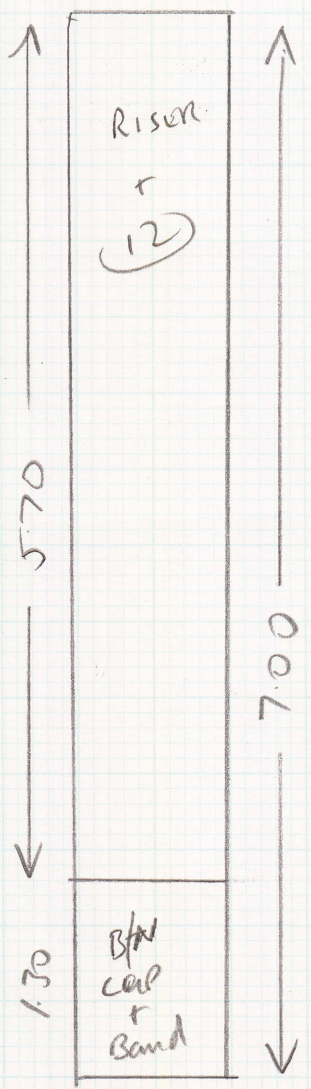

Layout

Riser 0.18 x 0.78

(12) 0.44 x 0.78

Blk Cap 0.44 x 0.93

Blk Band 0.20 x 1.00

Clamp

Fully fitted

(1 of 1)

S26962

---

Mrs H. BEATTIE  
 21 HOWGATE ROAD  
 E SWEEN  
 SW14 8NQ

Cannaby, midnight  
Rambler

7.00 x 1 m