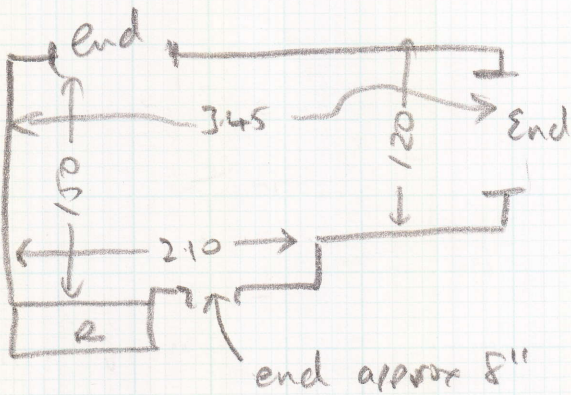

Tel: SW14 8LH

Sheet: of

Bedroom 3.10 x 3.80

Existing sledge

" threshold

Exist cls at bathroom door

WOOD

Landing