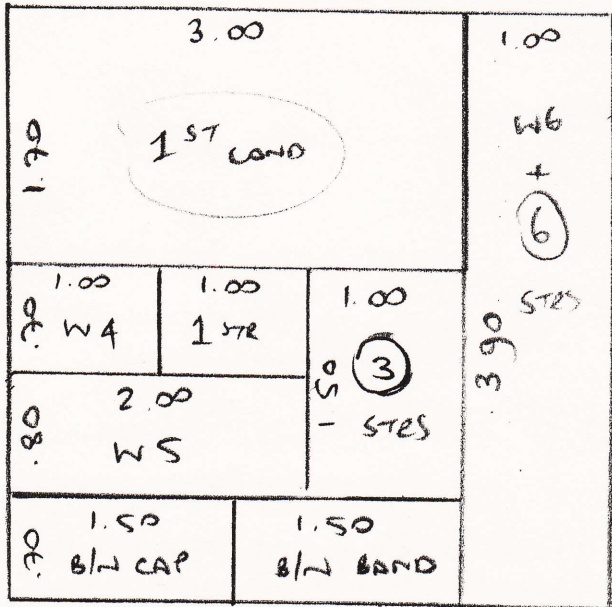

①

NOT
LOFT
STAIRS

⑤ 26992
COMBER.

FRIDAY 19/12

~~NOT LOFT~~

LOFT STAIRS STAIRS

PLAN ① 2.50 x 4

10m²

THIS IS THE
JOB

1ST LANDING
+
1ST L STAIRS
ONLY ✓

②

PLAN ② 3.90 x 4

15.6m²