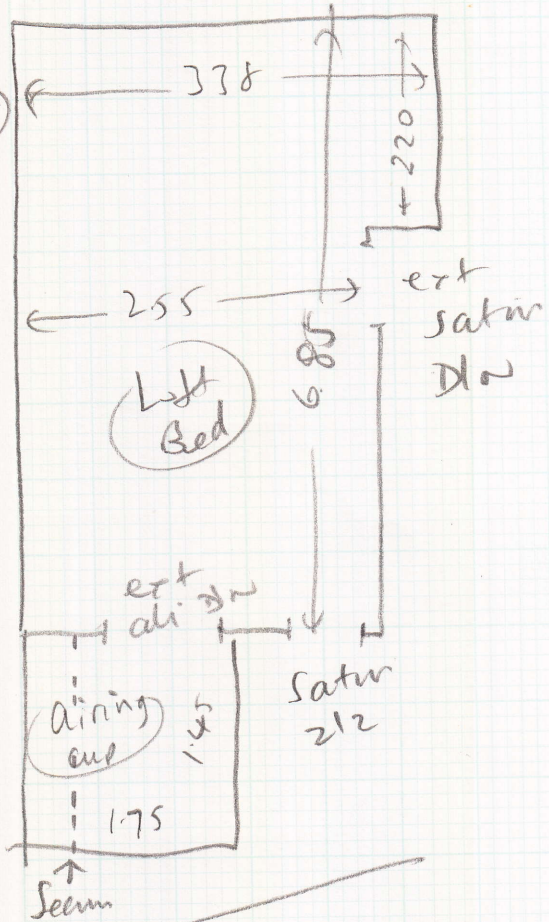

Part 2 of job

S26994
Mrs N. HARVEY
47 WYNDHAM ROAD
KINGSTON
KT2 5JR

Sheet of
Lulworth LW29
7.00 x 4m

Layout

el plan

(LOPI)

Part 2 of job
19/1/15