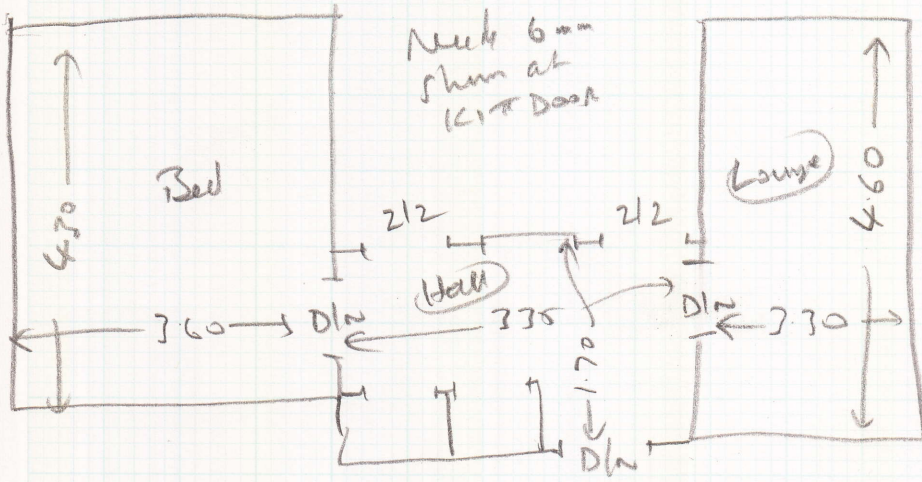

Layout

FLOOR

S27017

Ms Natasha MARIC
Flat 7 Lancaster Lodge
83 Lancaster Road
London
Tel: 011 1 94

Sheet: ... of: ...

Empty flat.

Sloane Trust 42
50 4235

- 4.80 x 4
- 4.40 x 4
- 1.80 x 4

(1 OR 1)