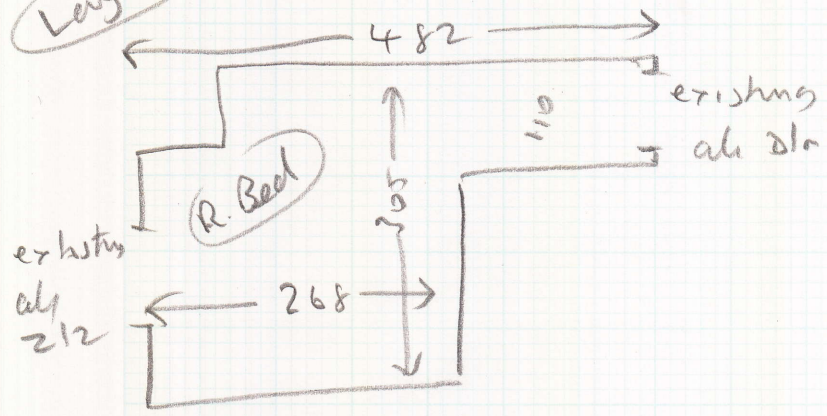

Layout

existing
ali
212

S27047

Mrs FLACK
78 South Worple way
E. Sheem
SW14 8NG

Sheet: of:

Sudbury 42, 634/21
Dorchester

3.15 x 5

c/d plan

Existing sledge
" Door bars

1 or 1