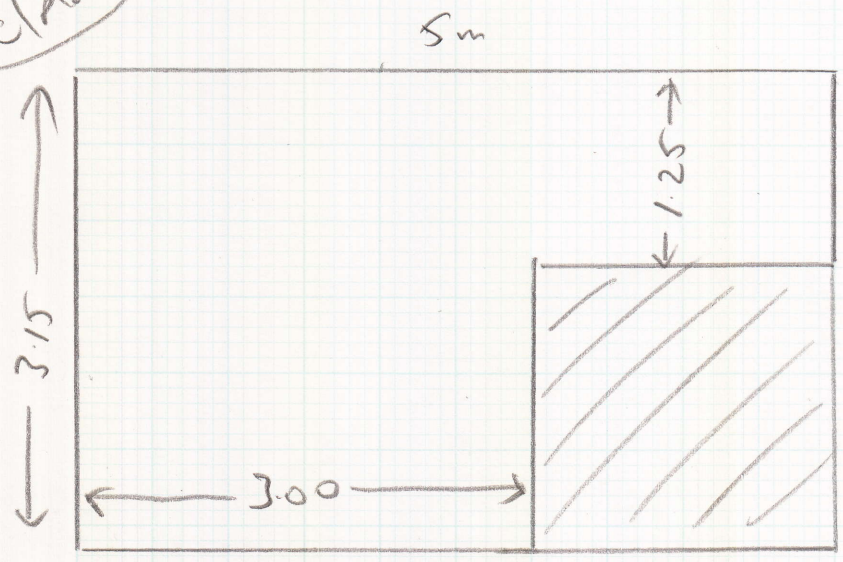

Layout

existing
ali
212

S27047

Mrs FLACK
78 South Worple way
E. Sheem
SW14 8NG

Sheet: of:

Sudbury 42, 634/21
Dorchester

3.15 x 5

c/d plan

Existing sledge
" Door bars

1 or 1