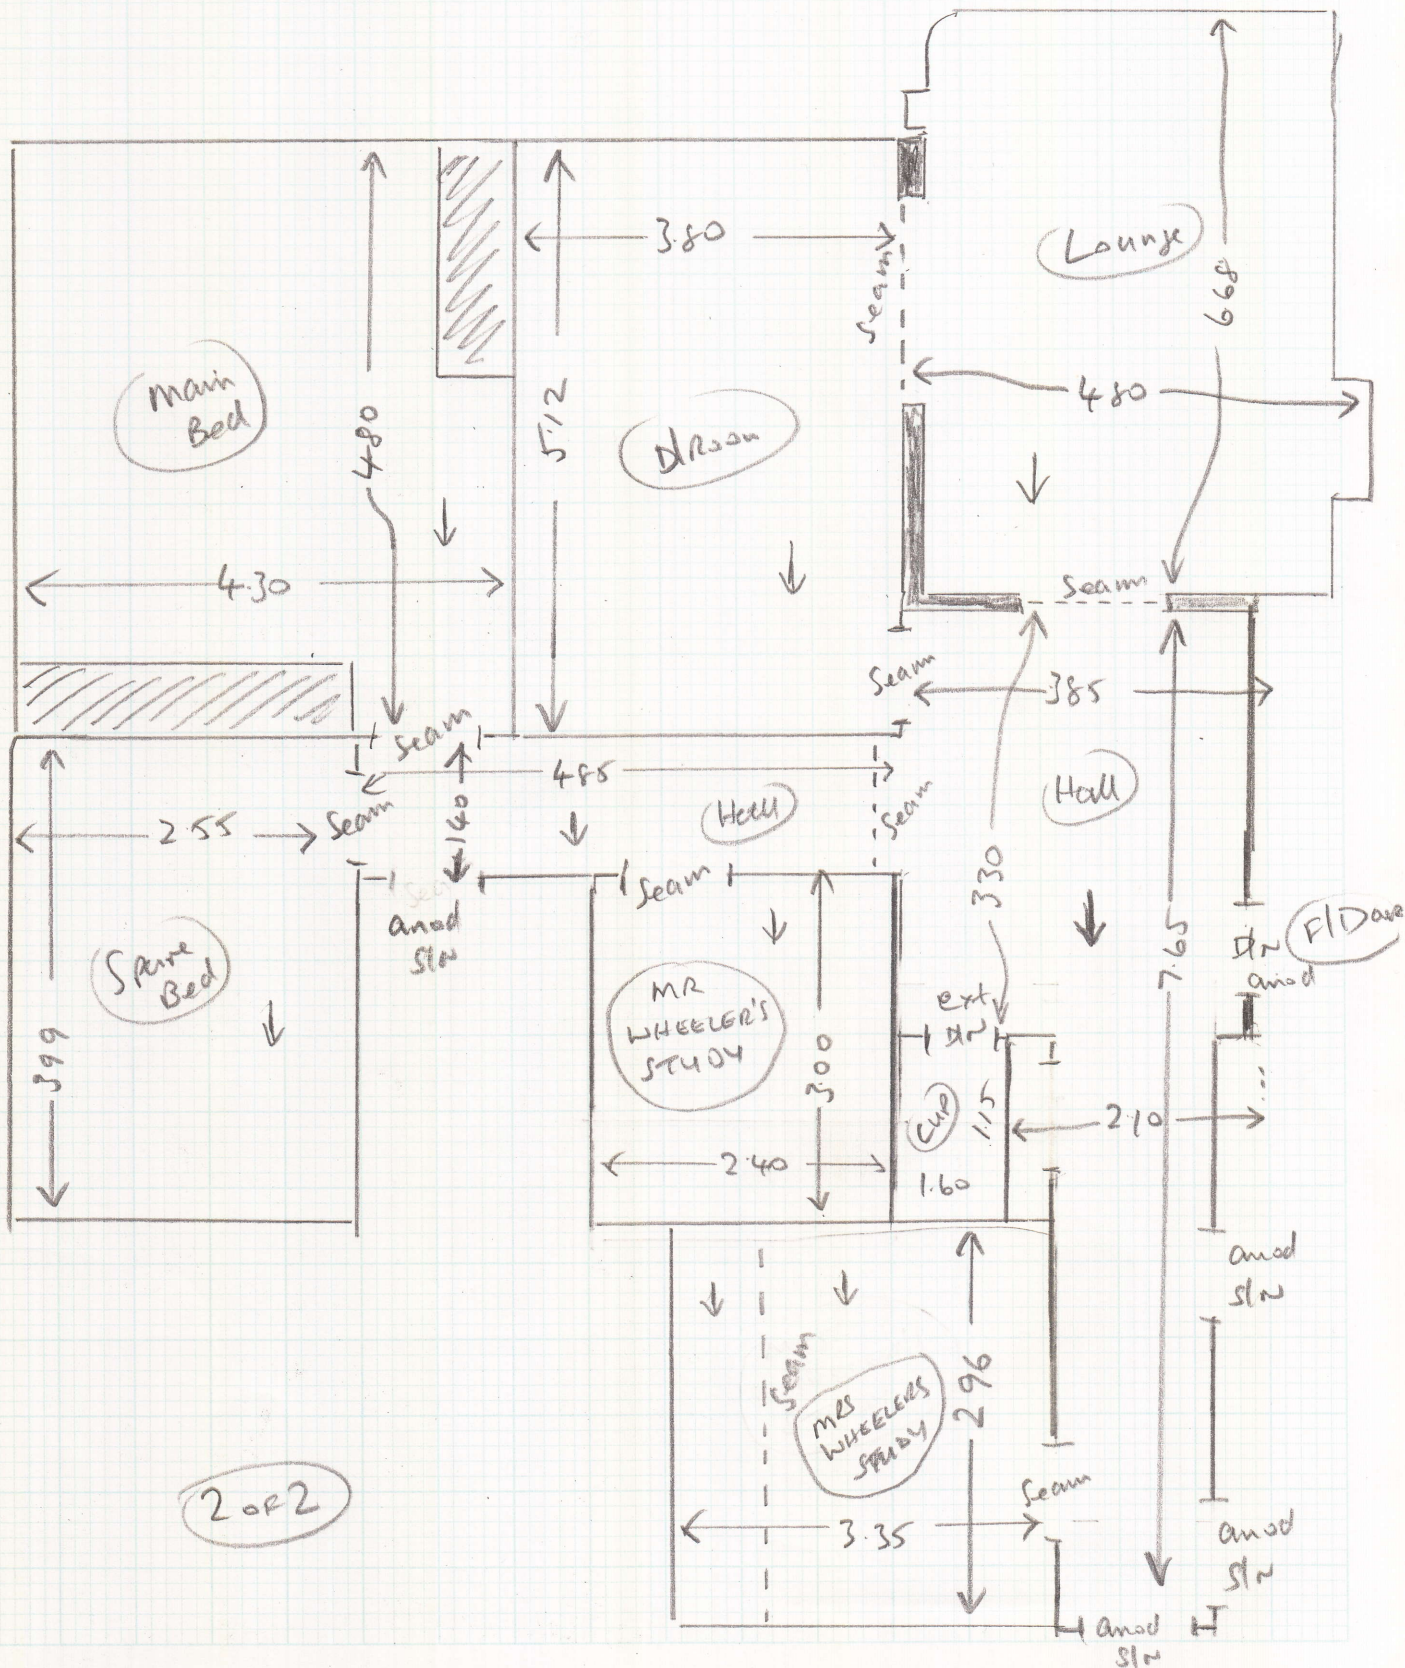

Layout

S27064

MRS A WHEELER
45 FAIRACRES
ROEHAMPTON LANE
LONDON
SW15 5LY

Sheet: of:

2 of 2

ROLL BREAKDOWN

S27064

MRS WHEELER

Name 45 Fairview

Address:

Tel:

(1) 6.80

(2) 5.25

(3) 7.80

(4) 4.95

(5) 3.10

Balance 0.60

not needed

30.00

30.00 x 5m roll