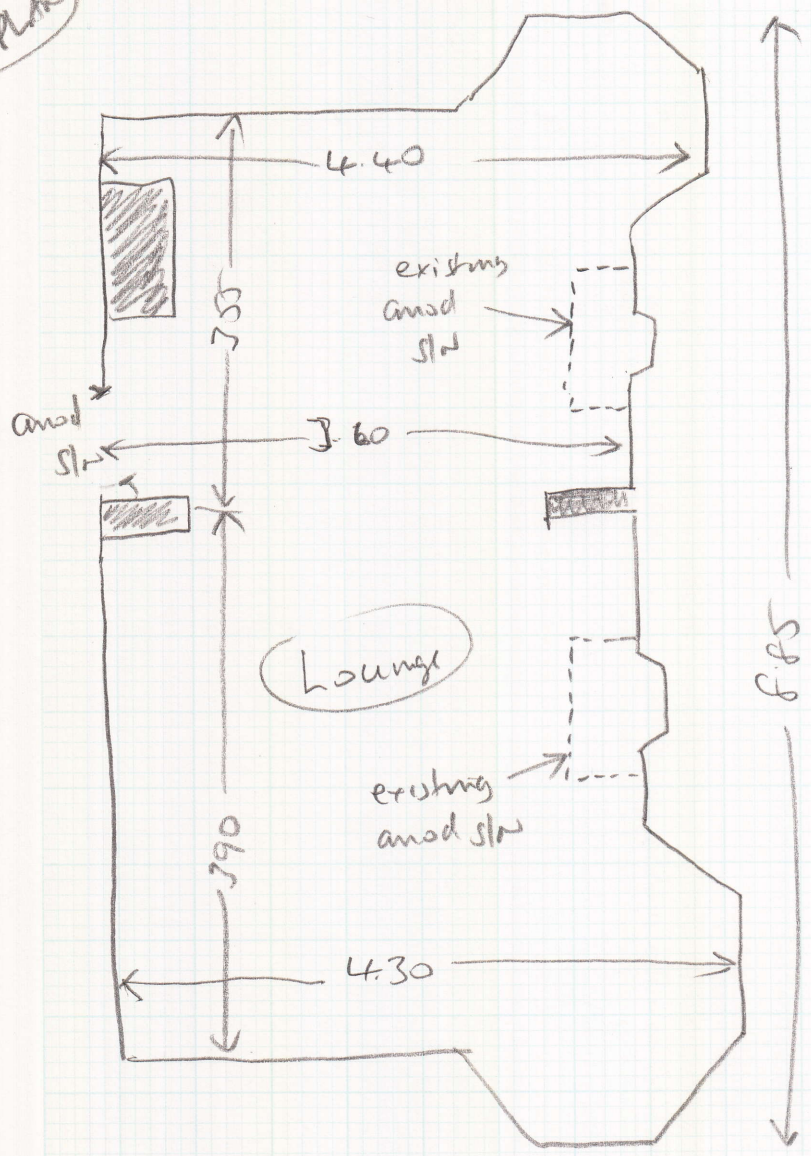

CLAMP

existing sledge

S27066

Job: MRS C. WILLIAMS
 No: S FITZGERALD AVE
 Address: E. SHEEN
 SW14 8SZ

Simply Velvets
 Sgt Magusha
 9.00 x 5m