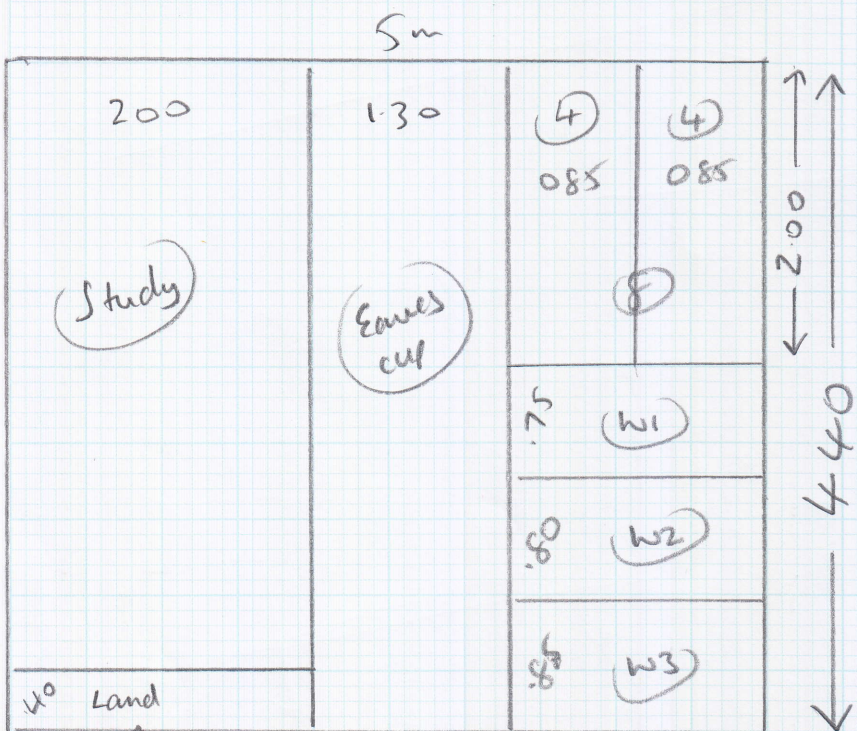

 Job No: MR. P. RUFF
 Part: 96 St Margaret's Grove
 Address: St Margaret's
 Tel: TW1 1JG
 Sheet: 1 of 1

$3.30 \times 5m$
 $4.40 \times 5m$

(*)
 TOP TWO
 BEDS -

PLAN
 ON SYSTEM
 S26895
 ACTUAL
 SIZES
 S27254

1 OF 2