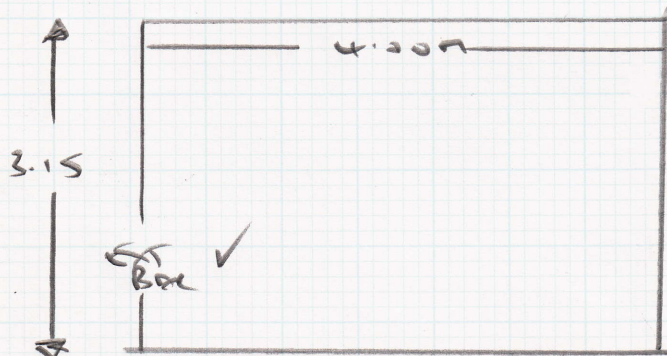

Rear Bedroom

Must Run this way

MIDDLE BED

Must Run this way.

Job No: (5) 27146
 Name: Buxer
 Address: Billy
 Tel: (3/2)
 Sheet: 1 of 1

SEP JOB -

fit 9m Strip
 + 2/2 (All)
 TO BATHROOM
 DOOR

- ✓ W/ DISPOSAL
- ✓ LOW FLOW
- 12m P. from
- PLANT, PAPER