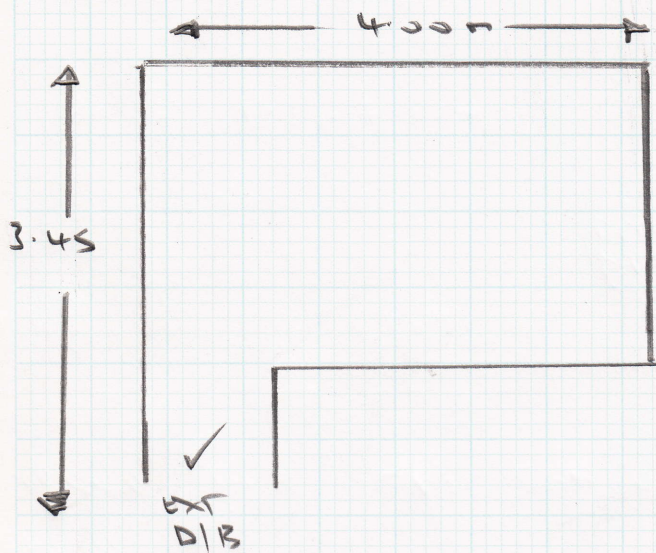

Rear Bedroom

Must Run this way

MIDDLE BED

Must Run this way.

Job No: (5) 27146
 Name: Buxer
 Address: Billy
 Tel: (3/2)
 Sheet: 1 of 1

SEP JOB -

fit 9m Strip
 + 2/2 (All)
 TO BATHROOM
 DOOR

- ✓ W/ DISPOSAL
- ✓ LOW FLOW
- 12m P. from
- PLANT, PAPER