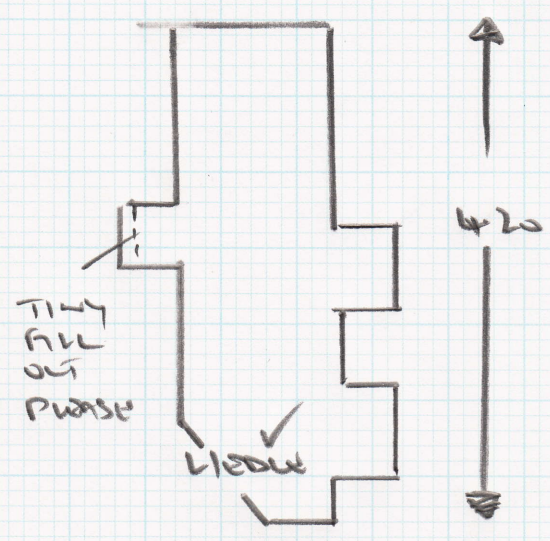

Vinyl ISSUES
4.20 x 2.00m
wide ✓

Job No: (S) 27154.
Name: JOHNSTON
Address: MIKE INT
Tel: call (213)
Sheet: 1 of 1

KEYS
AT
SHEEN

LAY PLAYS VINYL
NORTH
TO
SOUTH
DIRECTION

- ✓ 1/10 OLD LOOSE VINYL
- ✓ USE EXISTING PREP
- ✓ LOW APPLIANCES
- ✓ SEAL JOINT