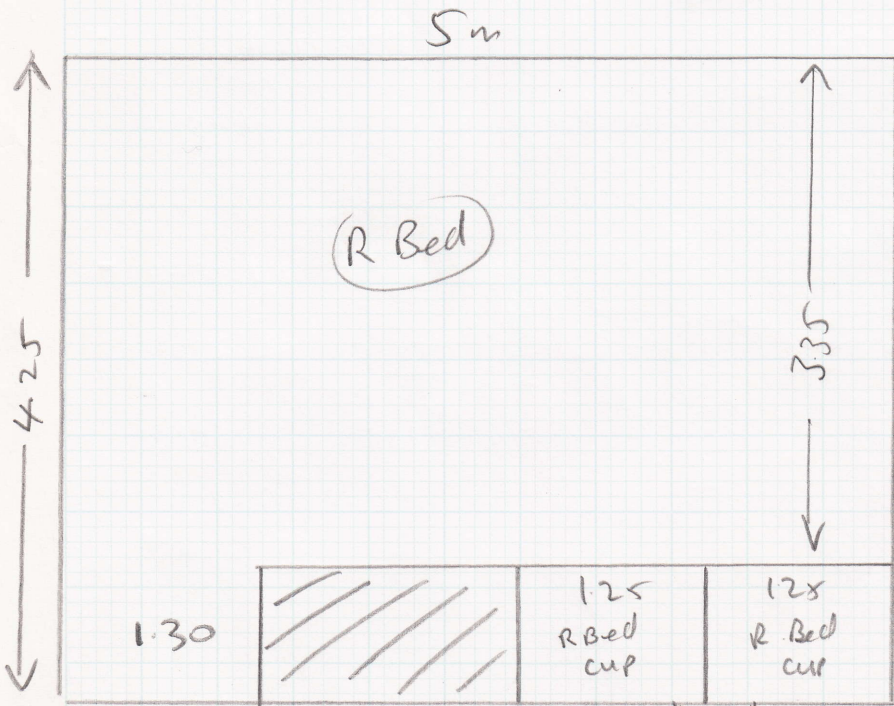

(E/plan)

S 27164 ee

Job MRS GARRETT
 Name 7 EPPINGHAM ROAD
 Address LONG DITTON
 (SURBITON)
 Tel: KT6 5JZ
 Sheet: of:

FRONT BED = 4.45 x 5
 SWAN 4232 ✓

F. Bed 4.45 x 5m

R Bed +
 cupboard 4.25 x 5m

Bath cupboard ~~1.20 x 4m~~
 (2 pieces)

Put R Bed cupboard in 2 pieces
 needs beaming
 " sledge
 " Dow (see layout)

(1082)