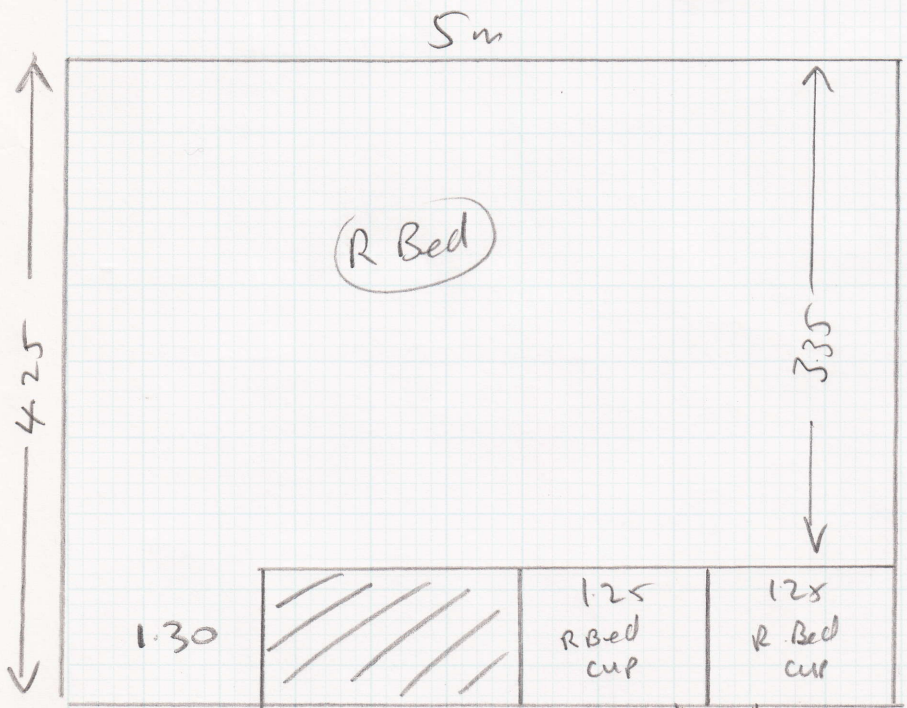

(E/plan)

S 27164 ee

Job MRS GARRETT
Name 7 EPPINGHAM ROAD
Address LONG DITTON
(SURBITON)
Tel: KT6 5JZ
Sheet: of:

FRONT BED = 4.45 x 5
SWAN 4232 ✓

F. Bed 4.45 x 5m

R Bed +
cupboard 4.25 x 5m

Bath cupboard ~~1.20 x 4m~~
(2 pieces)

Put R Bed cupboard in 2 pieces
needs beaming
" sleds
" Dow (see layout)

(1082)