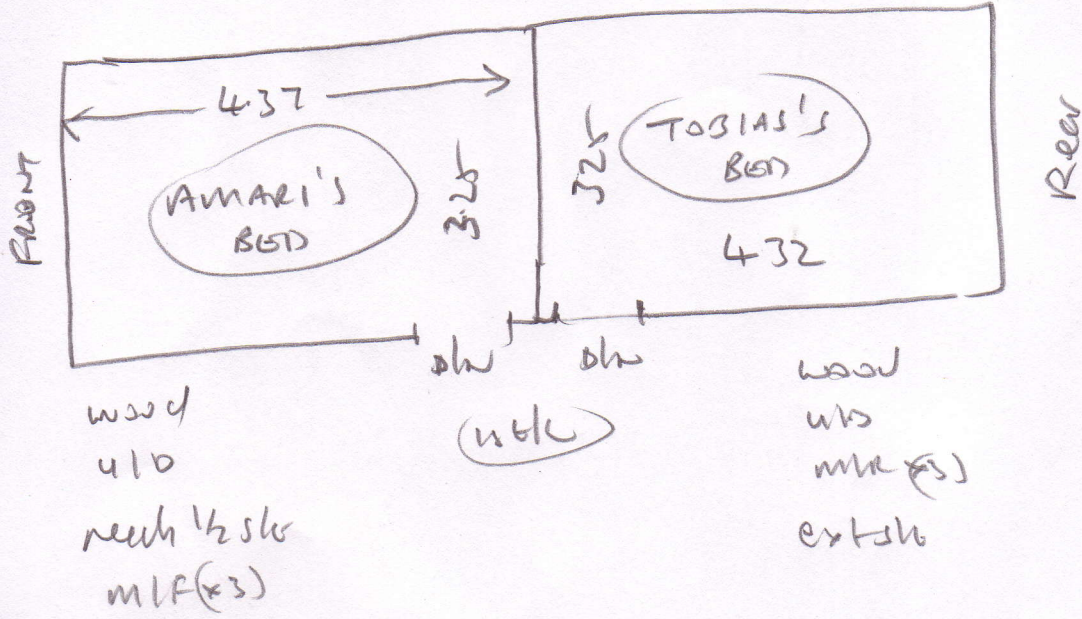

$27200

Dahlhaus

20 Vernon Road
E. Sheen
Suite 824

(30F3)