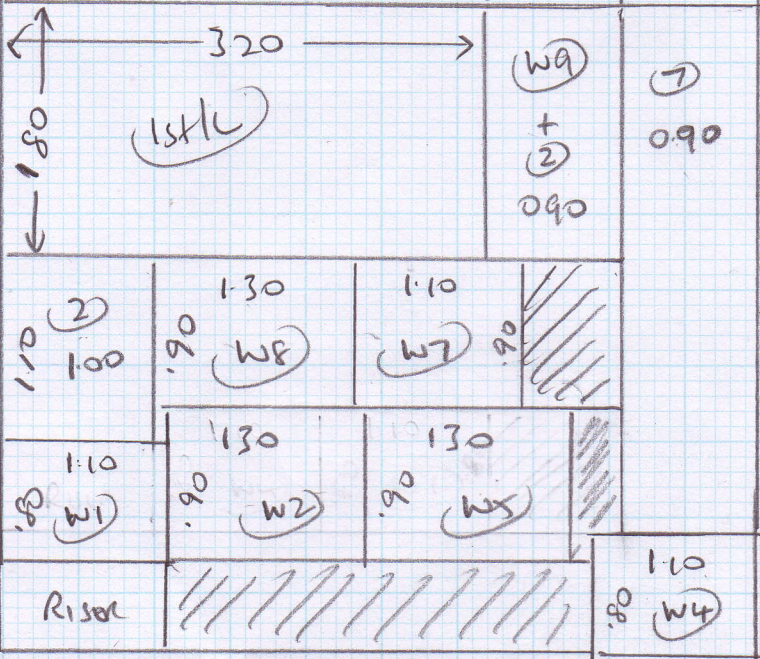

5m

Amaris's Bed

Tobias's Bed

Study

1st flr

S27200 carpet

Job No: MS DAHLHAUS

Name: 20 Vernon Road

Address: E Sheen

SW14 8NU

Tel:

Sheet:

of:

- 3.35 x 5
- 3.35 x 5
- 2.60 x 5
- 4.30 x 5

1043

Dahlhaus

S27200
MR DAHLHAUS
20 VERNON ROAD
E SHEER
SW14 8NU

RISER 0.20 x 0.80

W1 0.68 x 0.95

W2 0.73 x 1.15

W3 0.72 x 0.82

(3) 0.48 x 0.80

W4 0.68 x 0.95

W5 0.73 x 1.15

W6 0.73 x 0.80

(3) 0.48 x 0.80

ISHL 1.5702 x 2.75 (3 x D12)
(1 x 212)

(2) 0.47 x 0.90

W7 0.67 x 1.00

W8 0.77 x 1.15

W9 0.66 x 0.75

(8) 0.48 x 0.79