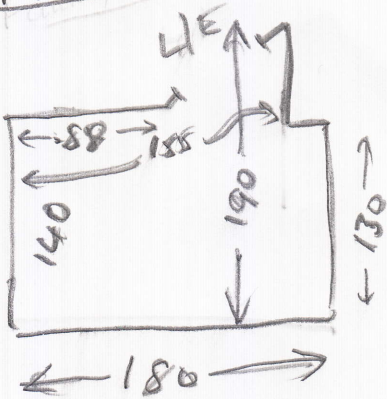

S27206

Lucy Hedlett
32 Ellerton Road
Wandsworth
SW18 3NN

Wood
u/d cpt
needs ply
u R/Smith

Family bathroom

Wood
u/d cpt
needs ply
u R/Smith

7.50m² Signatures
AROW 7660 4"2"
Lime Washed Oak

4
2.2
*

KEVIN GLAD
MODULED
1 of 1

10P1