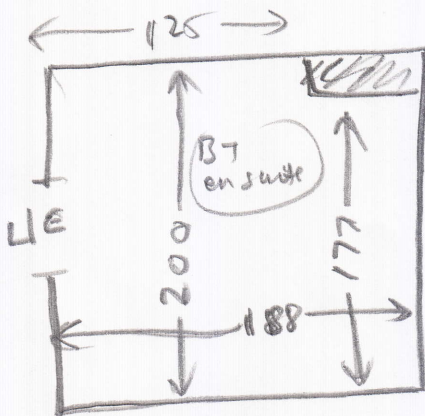

S27206

Lucy Hedlett
32 Ellerton Road
Wandsworth
SW18 3NN

Wood
u/d cpt
needs ply
u R/Smith

Family bathroom

Wood
u/d cpt
needs ply
u R/Smith

7.50m² Signatures
AROW 7660 4"2"
Lime Washed Oak

4
2.2
*

KEVIN GLAD
MODULED
1 of 1

10P1