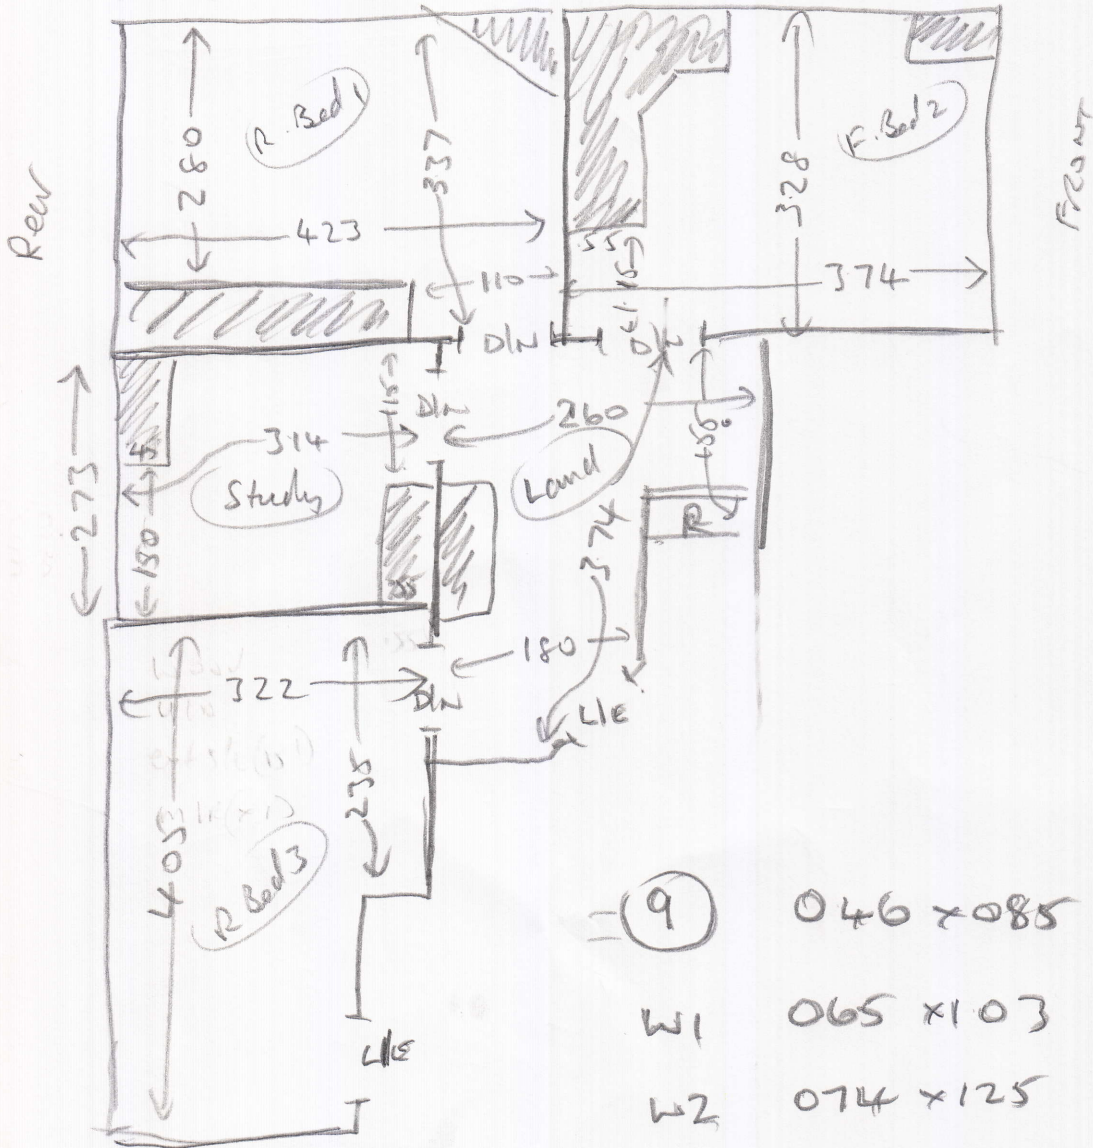

mrcarpets
527206

Job: Lucy Hallett
Name: 32 Ellerton Road
Address: Wanchworth
SW18 3NN

Tel:
Sheet: 1 of 3

- Lounge 4.50 x 5m
- F. Bed 2 3.40 x 4m
- Study 2.85 x 4m
- R. Bed 3 4.15 x 4m
- cl plan 4.35 x 4m
- cl plan 3.85 x 4

Existing sledge

(1 of 2)

S 27206

Lucy Hallett
32 Ellerton Road
SW18 3NN

2 of 3

- (9) 0.46 x 0.85
- W1 0.65 x 1.03
- W2 0.74 x 1.25
- W3 0.70 x 0.88
- (1) 0.46 x 0.86

(2 of 2)

Hellert

S27206

3 of 3

wood
etc
ext. area
etc

ext. area
se ed