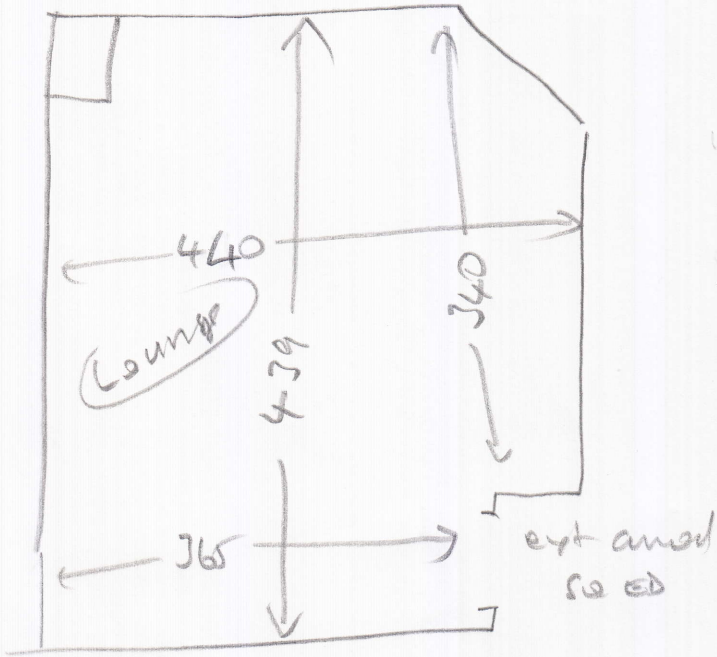

Existing sledge

(1 of 2)

S 27206

Lucy Hallett
32 Ellerton Road
SW18 3NN

2 of 3

- (9) 0.46 x 0.85
- W1 0.65 x 1.03
- W2 0.74 x 1.25
- W3 0.70 x 0.88
- (1) 0.46 x 0.86

(2 of 2)

Hellert

S27206

3 of 3

wood
etc
ext. area
etc

ext. area
se ed