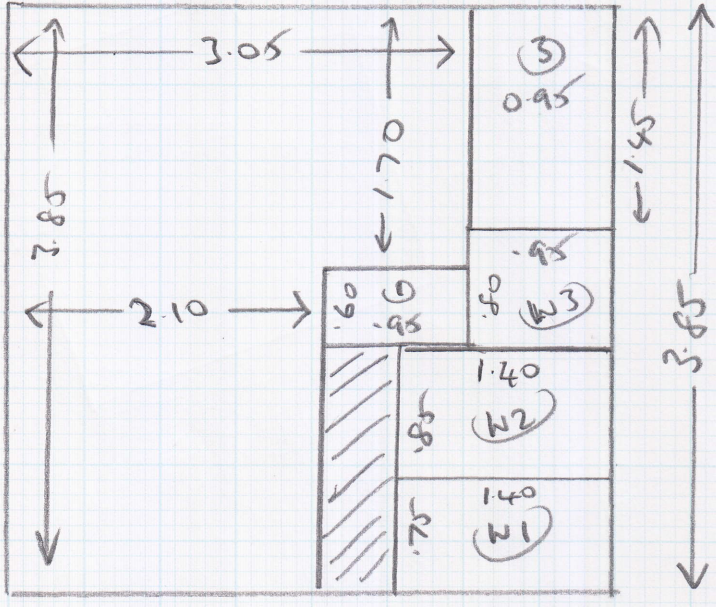

mrcarpets
527206

Job: Lucy Hallett
Name: 32 Ellerton Road
Address: Wanchworth
SW18 3NN

Tel:
Sheet: 1 of 3

- Lounge 4.50 x 5m
- F. Bed 2 3.40 x 4m
- Study 2.85 x 4m
- R. Bed 3 4.15 x 4m
- cl plan 4.35 x 4m
- cl plan 3.85 x 4

Existing sledge

(1 of 2)

S 27206

Lucy Hallett
32 Ellerton Road
SW18 3NN

2 of 3

- (9) 0.46 x 0.85
- W1 0.65 x 1.03
- W2 0.74 x 1.25
- W3 0.70 x 0.88
- (1) 0.46 x 0.86

(2 of 2)

Hellert

S27206

3 of 3

wood
etc
ext. area
etc

ext. area
se ed