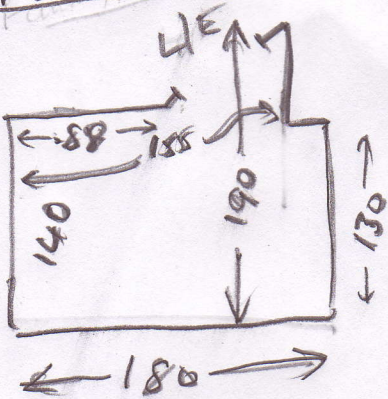

S27206

Lucy Hallett  
32 Ellerton Road  
Wandsworth  
SW18 3NN

Wood  
u/b cpl  
needs ply  
u R/Finish

7.50m<sup>2</sup> Signatures  
AROW 7660 4 1/2"  
Lime washed Oak

Family Bathroom

Wood  
u/b cpl  
needs ply  
u R/Finish

(1021)