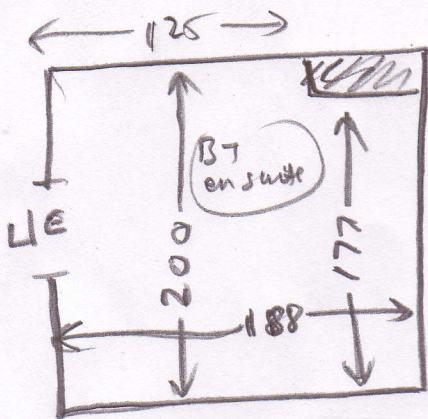

S27206

Lucy Hallett  
32 Ellerton Road  
Wandsworth  
SW18 3NN

Wood  
u/b cpl  
needs ply  
u R/Finish

7.50m<sup>2</sup> Signatures  
AROW 7660 4 1/2"  
Lime washed Oak

Family Bathroom

Wood  
u/b cpl  
needs ply  
u R/Finish

(1021)