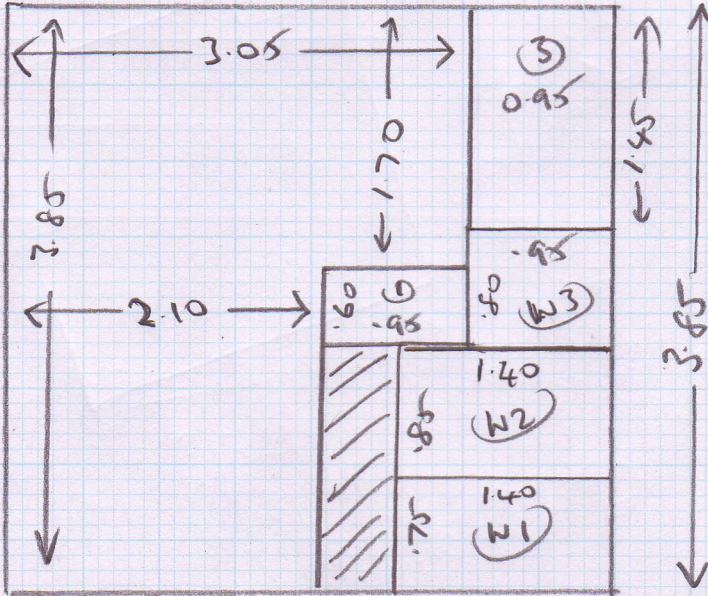

4m

mrcarpets  
FLOOR

S27206

Job: Lucy Hallett  
 Name: 32 Ellerton Road  
 Address: Waverham  
 SW18 3NN

Tel: \_\_\_\_\_  
 Sheet: \_\_\_\_\_ of: \_\_\_\_\_

- Lounge 4.50 x 5m
- F. Bed 2 3.40 x 4m
- Study 2.85 x 4m
- R. Bed 3 4.15 x 4m
- cl plan 4.35 x 4m
- cl plan 3.85 x 4

Existing sledge

(1 or 2)

S 27206

Lucy Hallett

32 Ellerton Road

SW18 3NN

Hallett

wood  
4.10  
ext side (10)  
mk (2)

wood  
4.10  
ext side (10)  
mk (1)

- (9) 0.46 x 0.85
- W1 0.65 x 1.03
- W2 0.74 x 1.25
- W3 0.70 x 0.88
- (1) 0.46 x 0.86

(2 or 2)