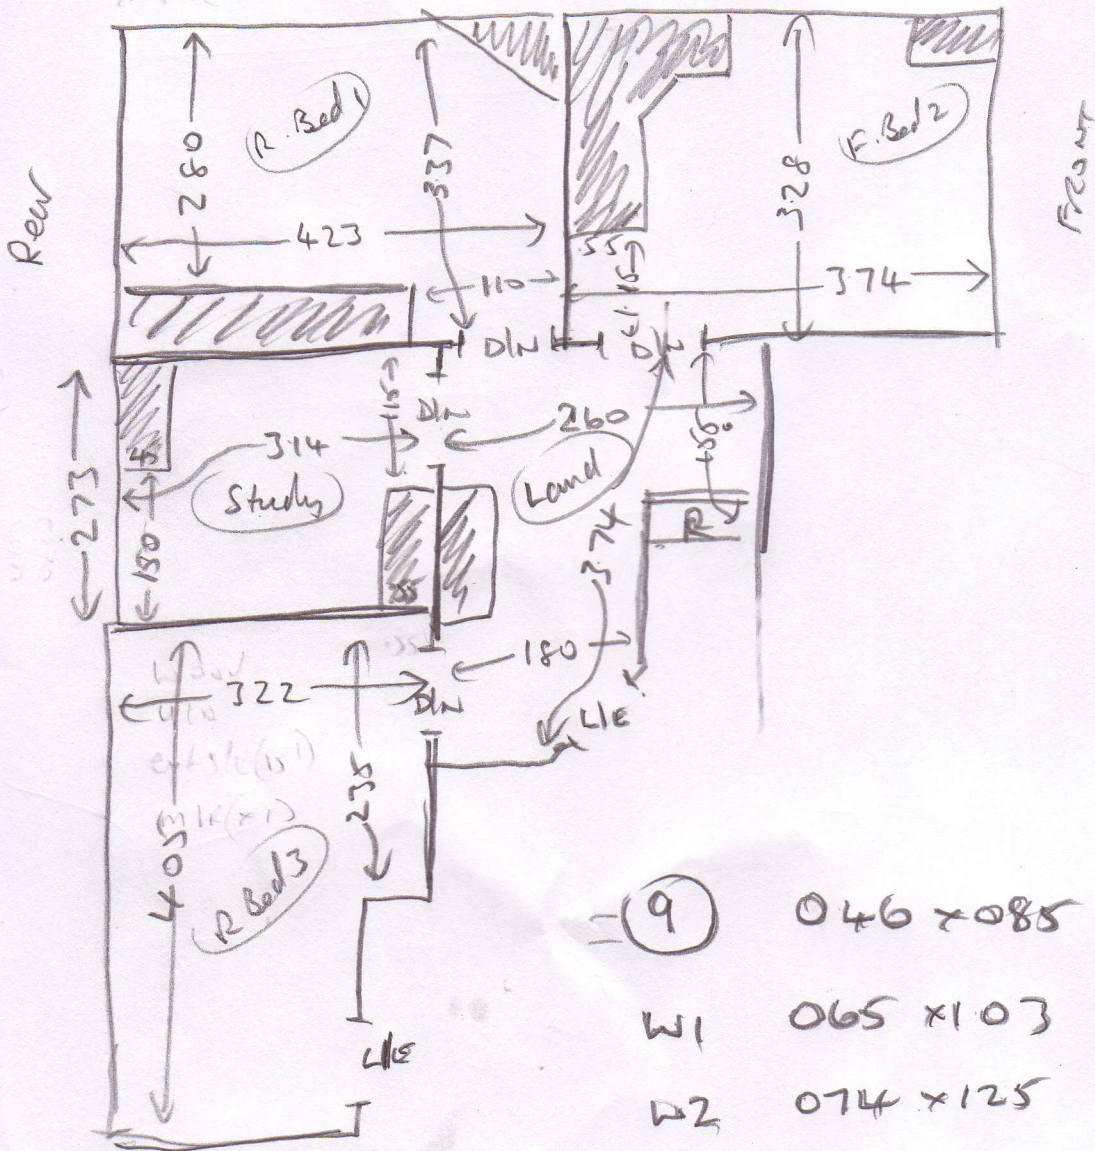

4m

mrcarpets  
FLOOR

S27206

Job: Lucy Hallett  
 Name: 32 Ellerton Road  
 Address: Waverham  
 SW18 3NN

Tel: \_\_\_\_\_  
 Sheet: \_\_\_\_\_ of: \_\_\_\_\_

- Lounge 4.50 x 5m
- F. Bed 2 3.40 x 4m
- Study 2.85 x 4m
- R. Bed 3 4.15 x 4m
- cl plan 4.35 x 4m
- cl plan 3.85 x 4

Existing sledge

(1 or 2)

S 27206

Lucy Hallett

32 Ellerton Road

SW18 3NN

Hallett

wood  
4.10  
ext side (10)  
mk (2)

wood  
4.10  
ext side (10)  
mk (1)

- (9) 0.46 x 0.85
- W1 0.65 x 1.03
- W2 0.74 x 1.25
- W3 0.70 x 0.88
- (1) 0.46 x 0.86

(2 or 2)