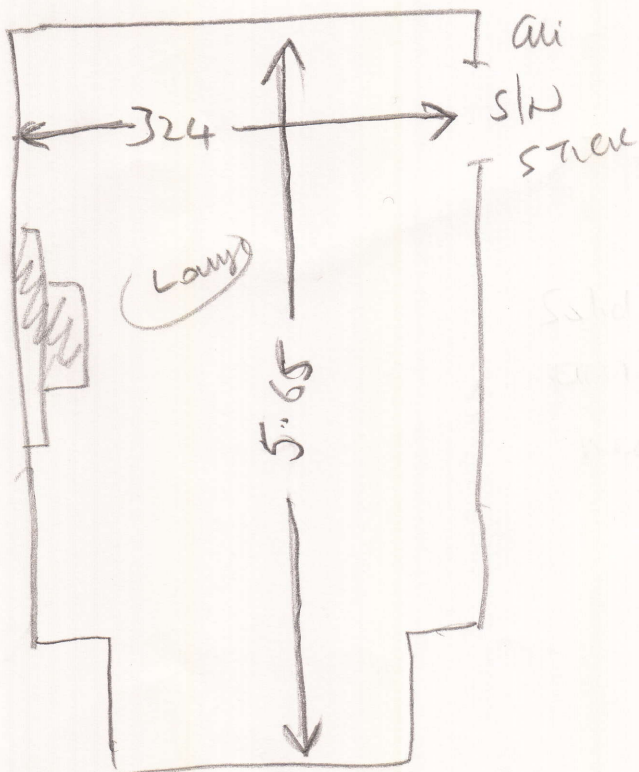

S27224

MRS C. JENKINS
13 BAINBRIDGE CLOSE
HAM
TW10 5JJ

Jenkins

Stole with 50 Ruler Liner

6.70 x 4

5.75 x 4

NEEDS SLEDGE

SOLID
NEEDS S/E STICK

NO W/D

NO FURNITURE TO MOVE

(over)