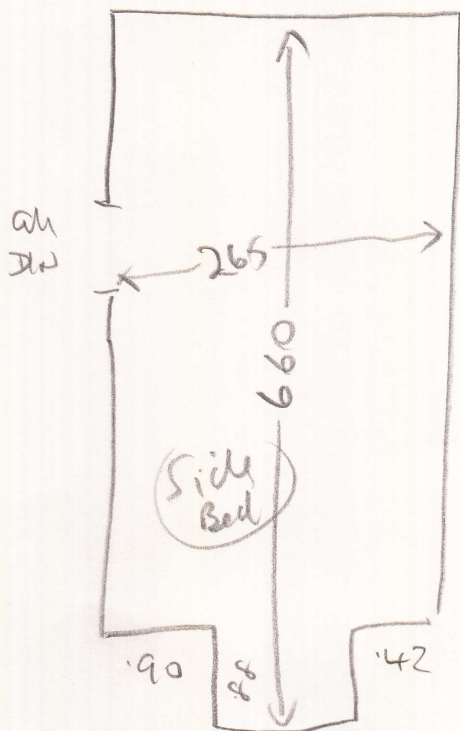

S27224

MRS C. JENKINS
13 BAINBRIDGE CLOSE
HAM
TW10 5JJ

Jenkins

Stole with 50 Ruler Liner

6.70 x 4

5.75 x 4

NEEDS SLEDGE

SOLID
NEEDS S/E STICK

NO W/D

NO FURNITURE TO MOVE

(over)