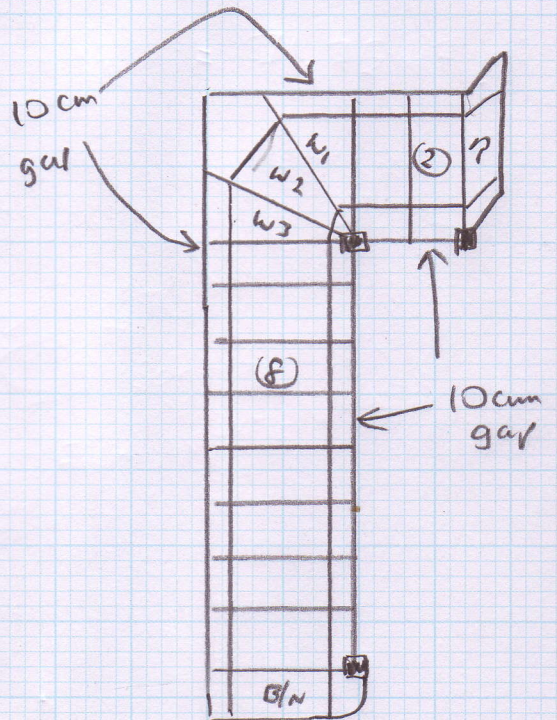

Template on site

Needs sls
no uplift to do

Layout

Riser 0.18 x 58cm wide runner

(2) 0.43 x 58cm " "

W1 0.66 x 0.90 } Template on site

W2 0.75 x 0.90

W3 0.67 x 58cm wide runner

(8) } (9) 0.43 x 58cm " "

527257

MRS P. WADLOW

32 BICESTER ROAD

Kew
RICHMOND

Tel: TW9 4QN

Sheet: of:

Cannaby, Red Rooster

7.70 x 1m