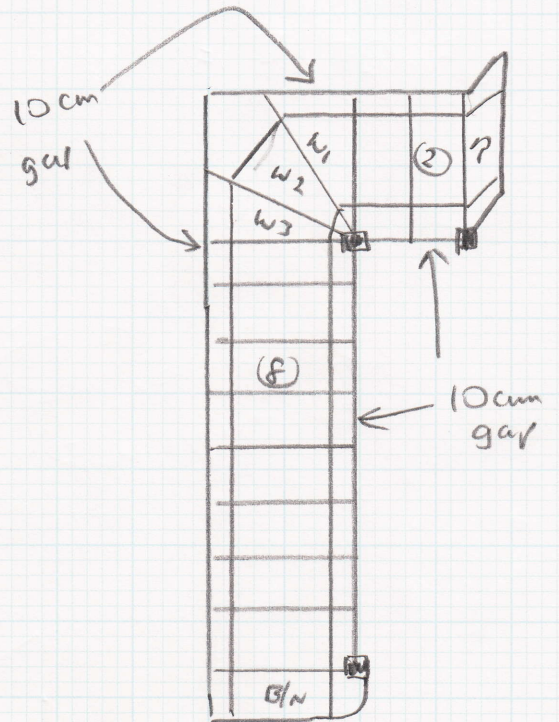

← Template on site

Needs sls  
no uplift to do

S27257  
 Mrs P. WADLOW  
 32 BICESTER ROAD  
 KEW  
 RICHMOND  
 TW9 4QN

Canalys, Red Rooster  
 7.70 x 1m

Layout

Riser 0.18 x 58cm wide runner

(2) 0.43 x 58cm " "

W1 0.66 x 0.90 } Template on site

W2 0.75 x 0.90

W3 0.67 x 58cm wide runner

(8) } (9) 0.43 x 58cm " "