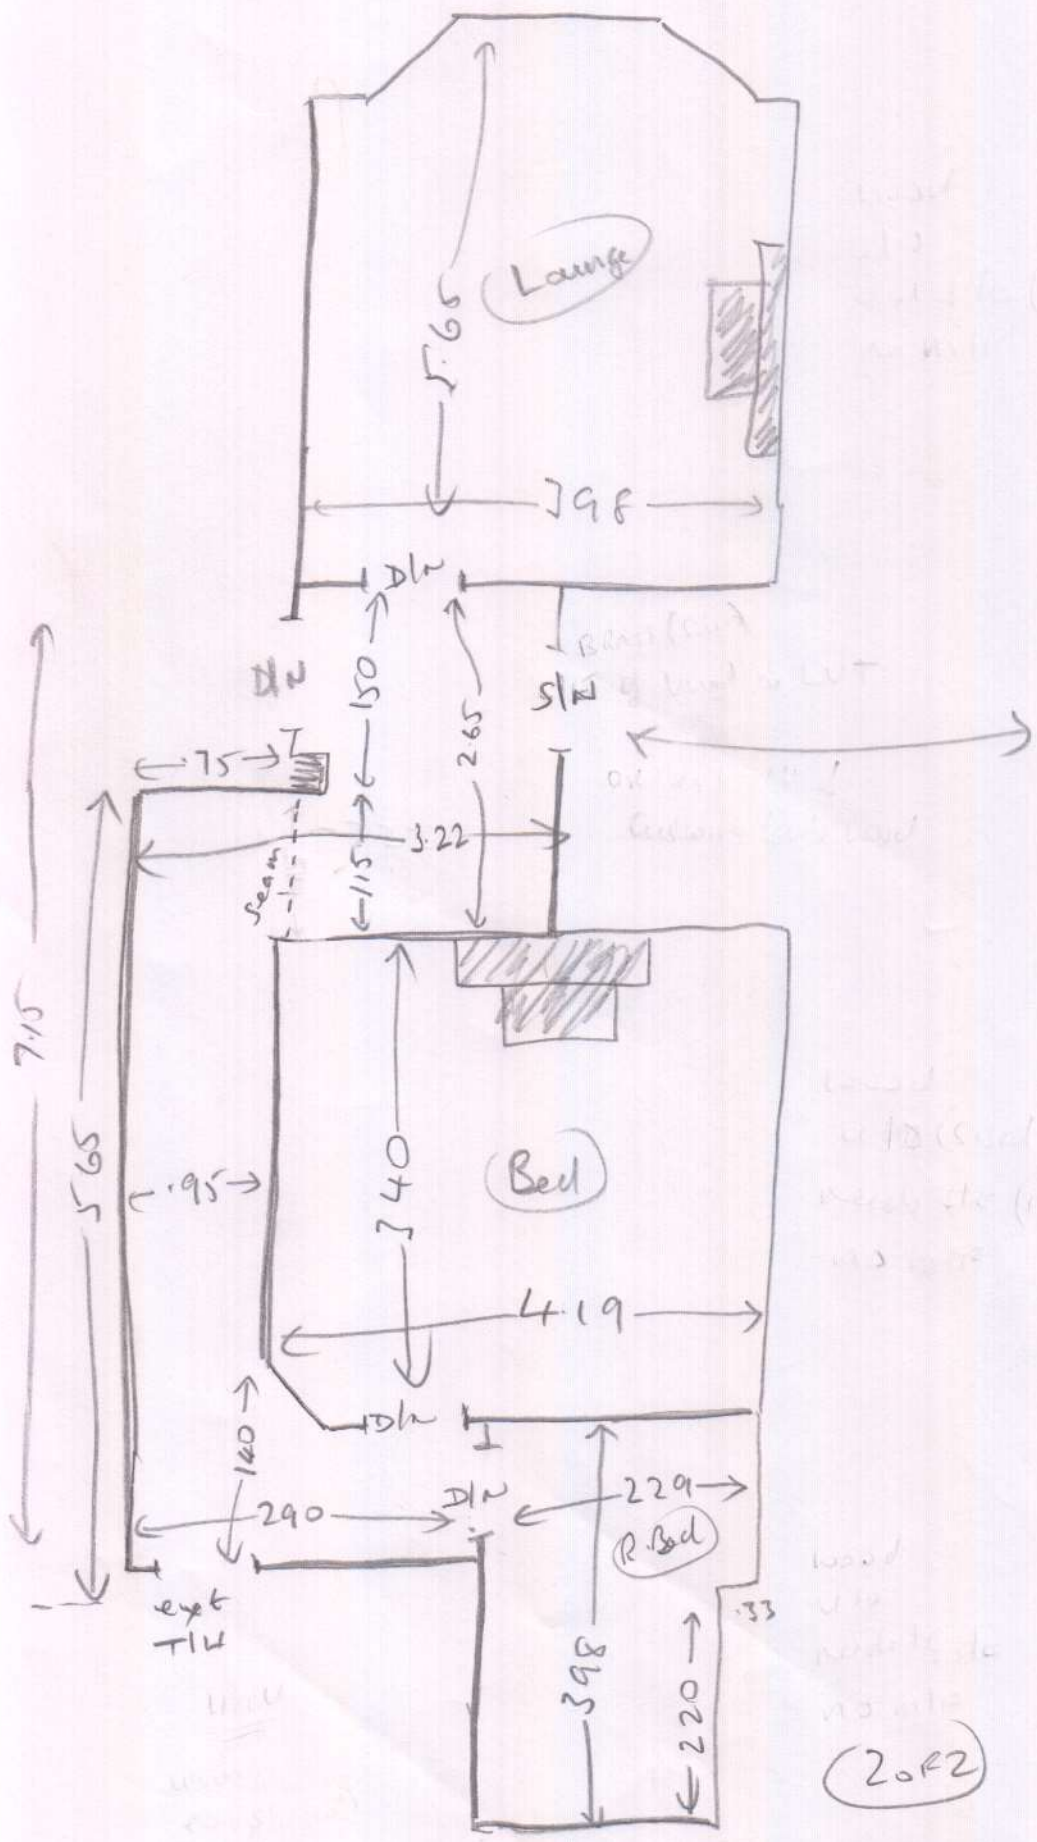

4m

S27283

Mrs L. GREENWOOD  
 5 ONSLow AVE MANSIONS  
 ONSLow AVENUE  
 RICHMOND  
 TW10 6QD

Sheet: of:

(1) of (2)

Main Bed 3.50 x 4.57

Lounge 5.75 x 4.00

Hall 7.30 x 4.00

R Bed 4.10 x 4.00

LEAVE WASTE  
ON SITE

HANDBOARD  
 ALL AREAS  
 FIT CPT  
 NEW W/LA

USE  
EXISTING  
D/BARS

(1 of 2)

Layout

# LAYOUT AND NET MEASUREMENTS

S27283  
MRS L. GREENWOOD  
5 ONLOW AVE MANA  
ONLOW AVE  
RICHMOND  
THIO 6RD

(2) OF (2)

(2) OF (2)