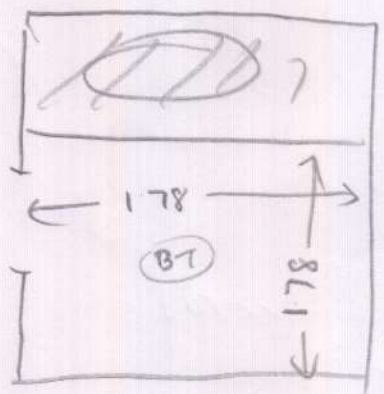

4m

S27283

Mrs L. GREENWOOD  
 5 ONSLow AVE MANSIONS  
 ONSLow AVENUE  
 RICHMOND  
 TW10 6QD

Sheet: of:

(1) of (2)

Main Bed 3.50 x 4.57

Lounge 5.75 x 4.00

Hall 7.30 x 4.00

R Bed 4.10 x 4.00

LEAVE WASTE  
ON SITE

HANDBOARD  
 ALL AREAS  
 FIT CPT  
 NEW W/LA

USE  
EXISTING  
D/BARS

(1 of 2)

Layout

# LAYOUT AND NET MEASUREMENTS

S27283  
MRS L. GREENWOOD  
5 ONLOW AVE MANA  
ONLOW AVE  
RICHMOND  
THIO 6RD

(2) OF (2)

(2) OF (2)