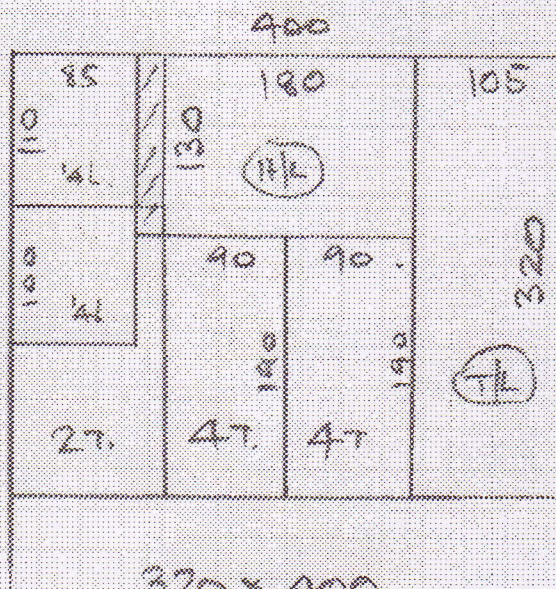

S 27296
LADY BAKER

2 @ 45 x 83 ✓

4 @ 45 x 73 ✓

6L 100 x 65 ✓

4L 90 x 75 ✓

4 @ 45 x 73 ✓

320 x 400

= 12.8 M²

240

250 x 200

= 5 M²

12.30000000

Fit on top of existing

DOTS 5055