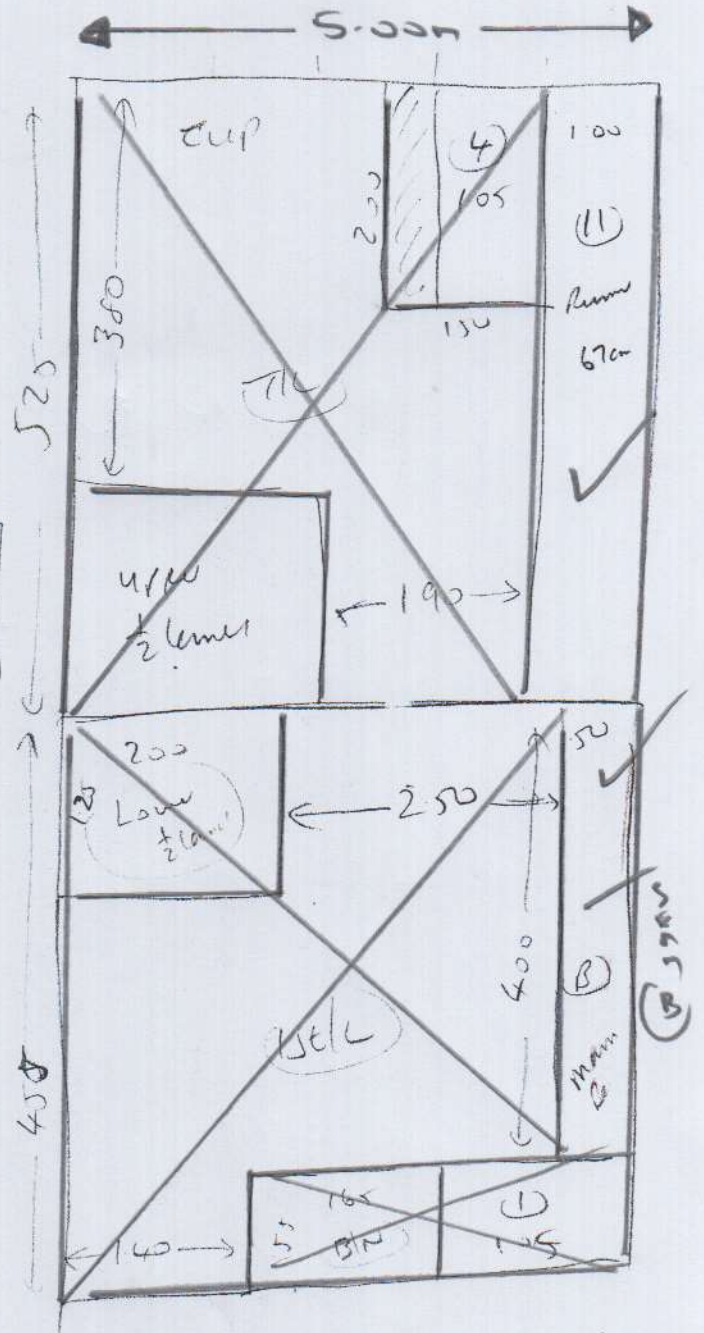

⑤ 27297

WASPAPPO

① of ③

3.90 Roll A

5.25 Roll B

4.05 Roll A

4.50 Roll B

17.70 x 5 = 88.50m²

ALAN ROOMS

ONLY = ①119

+ TIPPLATE
RUNNER IN
KITSE

Garage

5m

Roll A = 30m
Roll B = 10m

(2) of (3) 27297 WAS PATHS

6.10 Roll A
5.55 " A
5.25 " A
4.55 " A

21.45 x 5 = 107.25m²

SPUR
OCL
(+3)
5.25
4.55
5.45

ROLL BREAKDOWN

(3) of (3)

Job No: S27297

Customer Name: Gasparro

Carpet: Goodwood Velvet

Colour: GOO-211

Roll A Size	30.00	x 5.00m
MAIN BED	6.10	x 5.00m
CHILDREN	5.55	x 5.00m
CHILDREN	5.25	x 5.00m
CHILDREN	4.55	x 5.00m
SPACE BED	3.90	x 5.00m
(LIVING) BED	4.05	x 5.00m
Balance left over	0.60	x 5.00m
Roll B Size	10.00	x 5.00m
	5.25	x 5.00m
	4.50	x 5.00m
Balance left over	0.25	x 5.00m