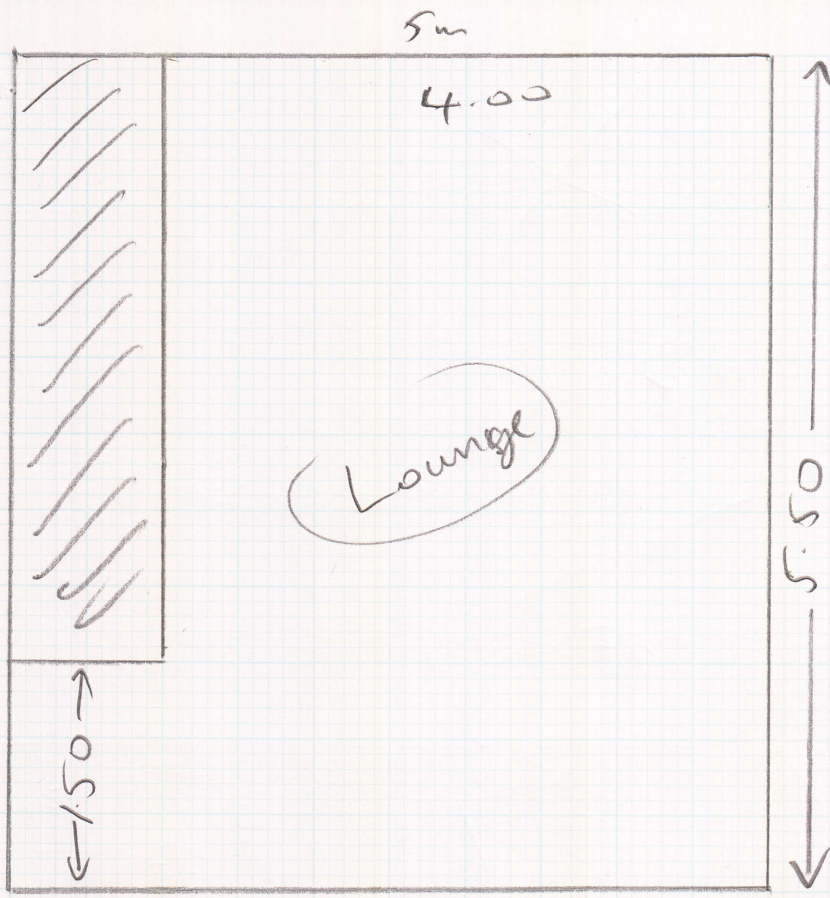

Plan

527300

Job: MR S. LEWIS
 Name: 20 MAKEPEACE COURT
 Address: BLA G ROVE ROAD
 TEDDINGTON
 TW11 0ED
 Tel:
 Sheet:

Primo Plus, Calico
550 x 5m

Layout

EXISTING UNDERLAY
 EXISTING SLEDGE
 EXISTING DRAIN

Just uplift + dispose
 of existing carpet +
 get the new carpet

NOTE When you drive into carport
 Makepeace Court is the block to
 the far left.

(1 of 1)