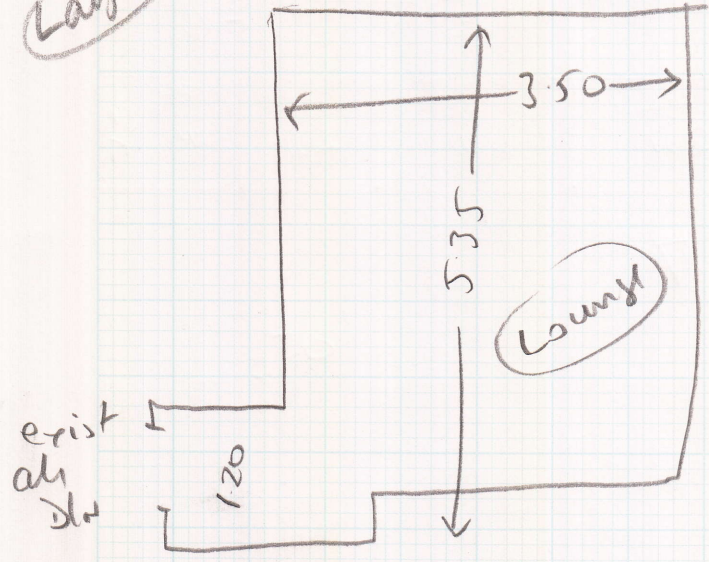

Plan

527300

Job: MR S. LEWIS
 Name: 20 MAKEPEACE COURT
 Address: BLA G ROVE ROAD
 TEDDINGTON
 TW11 0ED
 Tel:
 Sheet:

Primo Plus, Calico
550 x 5m

Layout

EXISTING UNDERLAY
 EXISTING SLEDGE
 EXISTING DRAIN

Just uplift + dispose
 of existing carpet +
 get the new carpet

NOTE When you drive into carport
 Makepeace Court is the block to
 the far left.

(1 of 1)