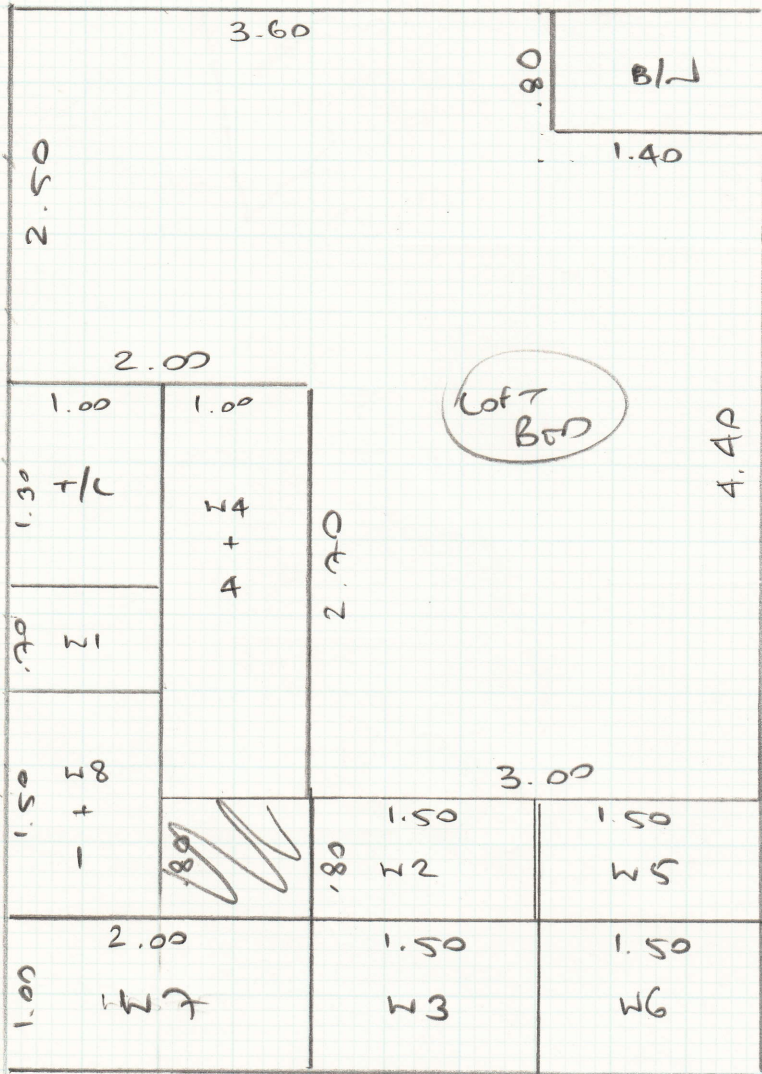

①

Job No: ③ 27383

Name: PETHICK

Address: Billy ②914

Tel:

Sheet: ① of ①

Plan ① 7.00 x 5.

35m²

- ✓ KITCHEN BED
- ✓ TOP STAIRS
- ✓ TOP LAND

- ✓ DISPOSAL
- ✓ M/R -