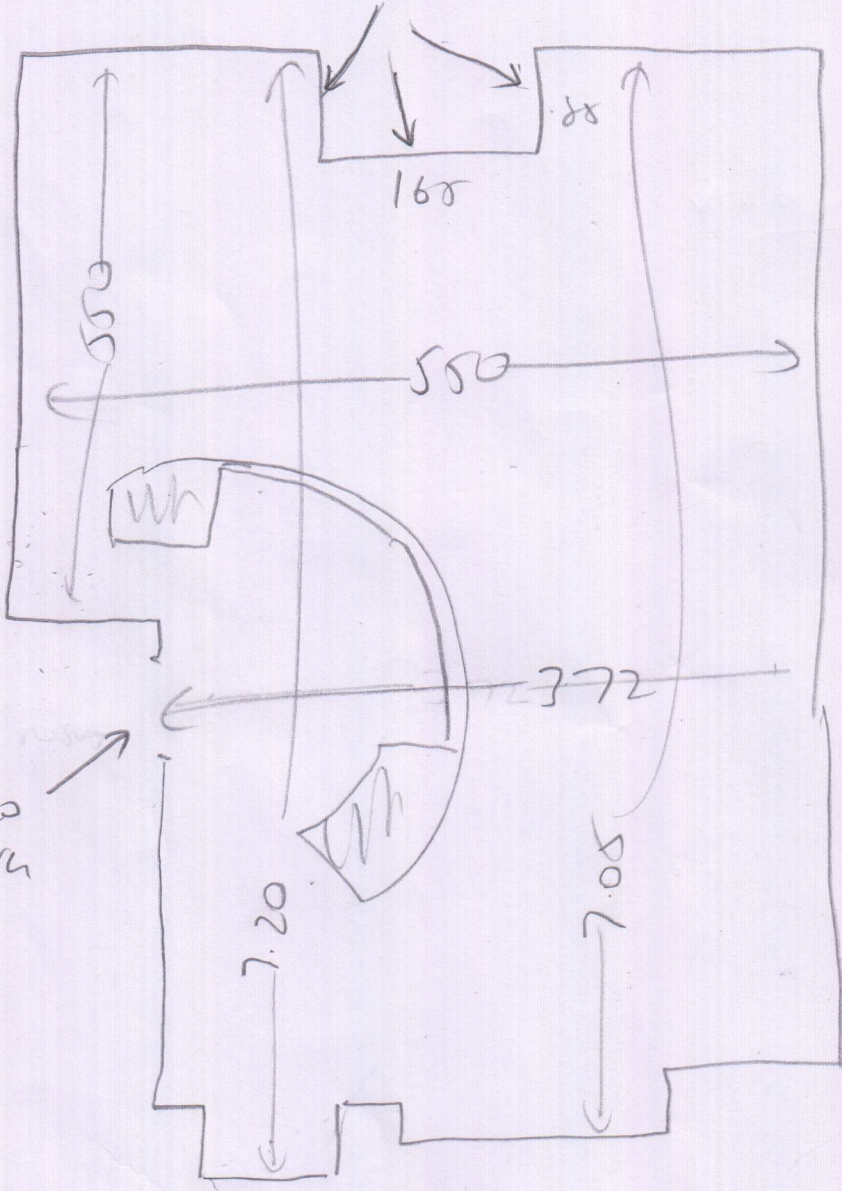

S 27390

Miller's Hairdressers
316 Upper Richmond Rd W.
E. Sheen
SW14 7JN

Transform 24 ft
Verdun Oak
11 Boxes

CAT ANIS NOSINGS

3 sides

AN20 NOSING

AN20 NOSING

WOOD
FIT PLY OVER
EXISTING TILES
STOPGAP 700
ALL OVER PLY

OUT OF
HOUSE

Roy Hemidge

Collect Fri 17/7/14
Put Sat 18/7/14 after 5pm
ALL DAY SUN + MON