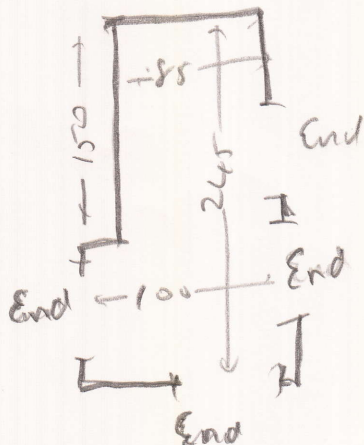

S27426

Mrs L. Sullivan
27 Grosvenor Ave
E Sheen
SW14 8BT

Board works WOOD VENEER
5 packs
COR 1.10 x 1m

WOOD

cut boards ||||

Needs Gumply

(10R1)