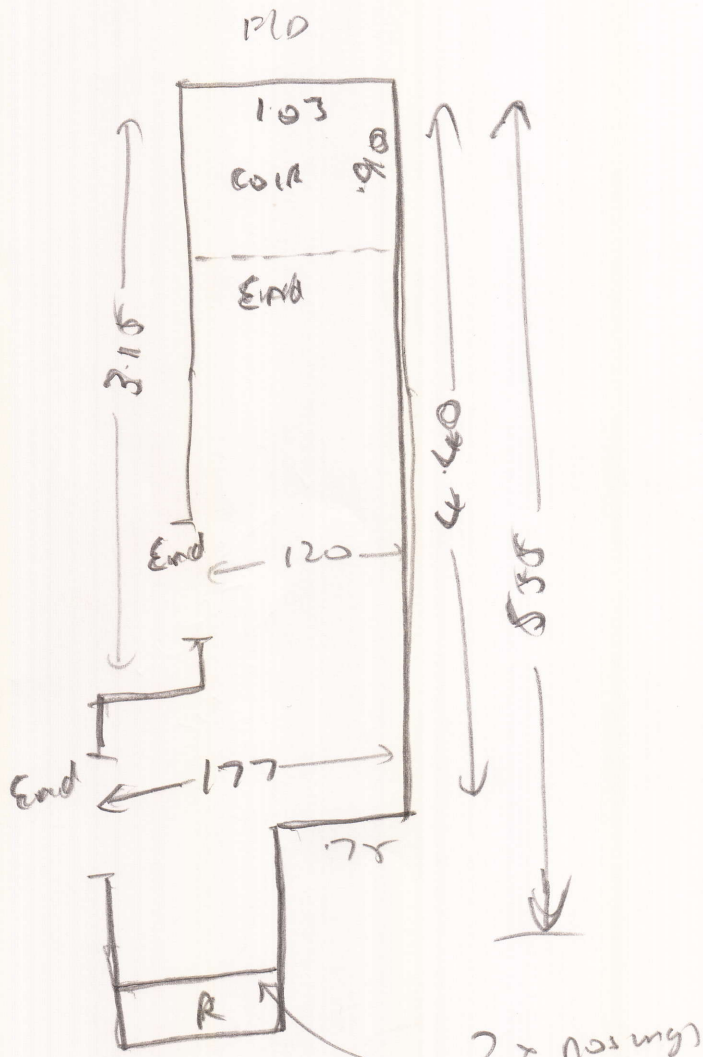

S27426

Mrs L. Sullivan
27 Grosvenor Ave
E Sheen
SW14 8BT

Board works WOOD VENEER
5 packs
COR 1.10 x 1m

WOOD

cut boards ||||

Needs Gumply

(10R1)