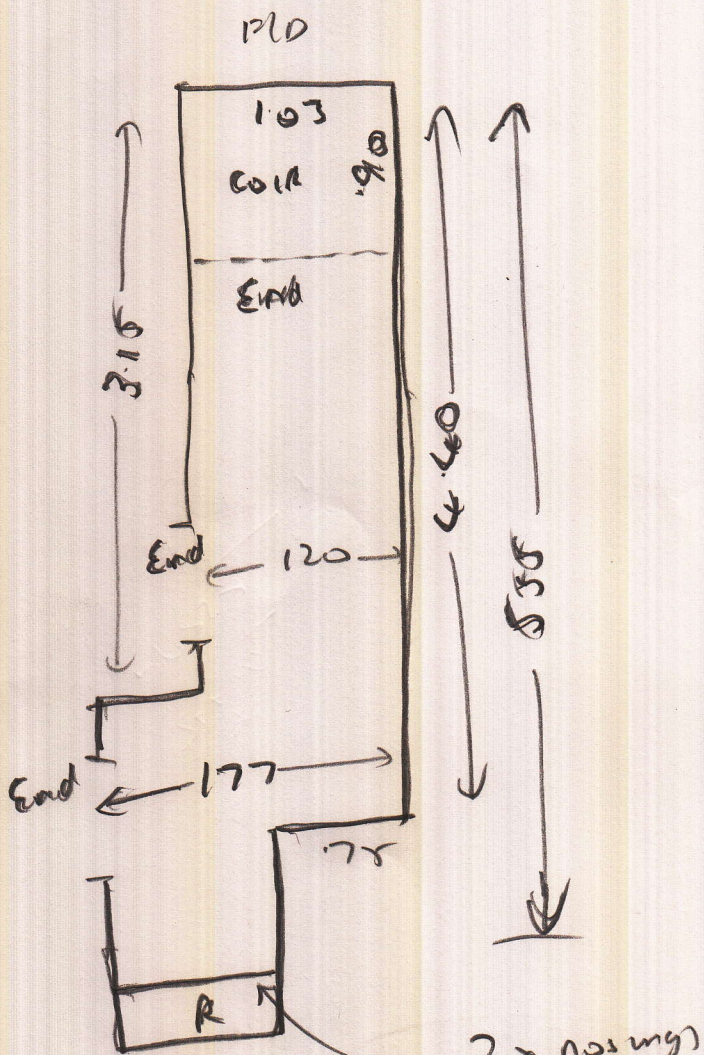

S27426

Mrs S. Sullivan
27 Grosvenor Ave
E Sheen
SW 14 8 BT

Board Woods WOOD VENEER
5 packs
COUR 1.10 x 1m

WOOD

cut boards ||||

Needs 6mm ply
Needs Gumm ply

①

2 x nos (mg)

Tread 27a
R.W. 2

(1021)