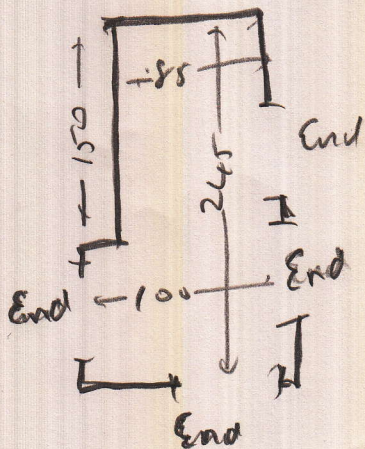

S27426

Mrs S. Sullivan
27 Grosvenor Ave
E Sheen
SW 14 8 BT

Board Woods WOOD VENEER
5 packs
COUR 1.10 x 1m

WOOD

cut boards ||||

Needs 6mm ply
Needs Gumm ply

①

2 x nos (mg)

Tread 27a
R.W. 2

(1021)