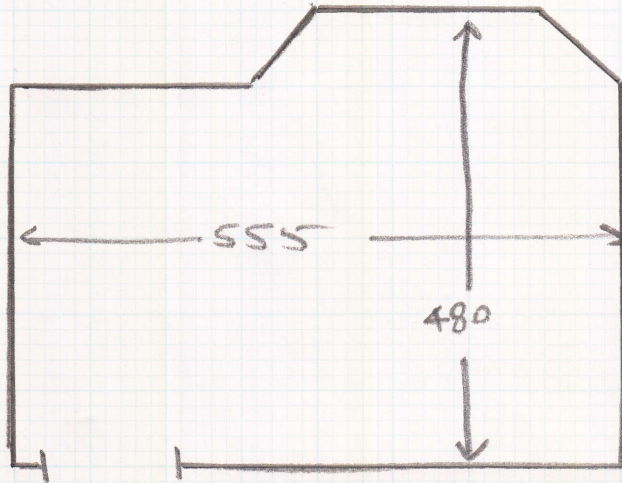

527431

Job No:

MR: WOOLLEY

Ad: 88 Upper Richmond W
E Shen

Tel:

SWIT 882

-wood floor

-no u/d

-NEEDS s/e

-no m/f

*
↓
LANDING IS SLIGHTLY
HIGHER THAN BEDROOM
UPLIFTED CARPET IS LAID
OVER PROFILE SO NOT
SURE WHY!!

EITHER FIT TO EX PROFILE
~~OR~~ OR ALLOW O/N TO
FIT IF REQUIRED.